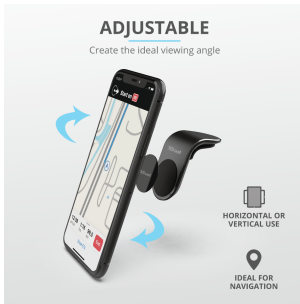

## COMPATIBILITY

---

<b>Max. supported weight</b>	300 gr	<b>Compatible Device Types</b>	Smartphone
------------------------------	--------	--------------------------------	------------

PRODUCT VISUAL 1

PRODUCT PICTORIAL 1

PRODUCT PICTORIAL 2

PRODUCT PICTORIAL 3

PRODUCT PICTORIAL 4

PRODUCT PICTORIAL 5

PRODUCT ESHOT 1

PRODUCT VISUAL 2

PRODUCT VISUAL 3

PRODUCT VISUAL 4