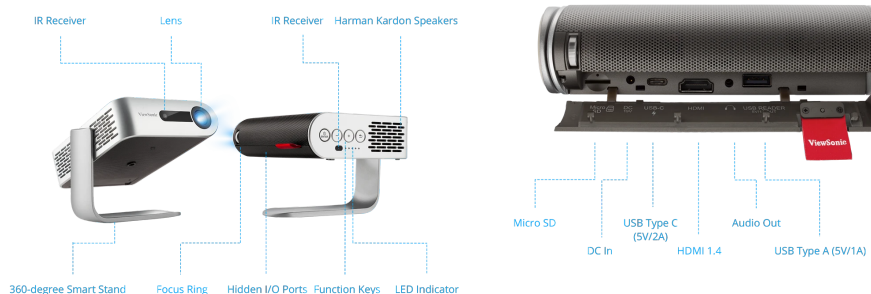

Key Features

- Smart Wi-Fi & Bluetooth connectivity
- 360° Smart stand that allows for ceiling projection
- Integrated stereo Harman Kardon speakers
- Cinema SuperColor+™ Technology with 125% Rec.709
- Advanced LED light source with a 30,000-hour lifespan

Product Description

The ViewSonic M1+ is an iF award-winning, ultra-portable LED projector that can deliver a convenient, enjoyable entertainment experience anywhere it goes. With a built-in battery, a LED light source with up to 30,000 hours of lifespan, all packaged into less than 1 kg, the M1+ can deliver years of multimedia entertainment wherever it goes – from room to room, both inside and outdoors. Its smart stand enables simple 360-degree setup, while doubling as a lens cover. Once the lens is uncovered, the projector automatically powers on to full brightness for instant entertainment. Stereo Harman Kardon speakers provide room-filling sound for an amplified experience, while more flexible audio needs can be realized via Bluetooth. Integrated Wi-Fi connectivity makes streaming easier than ever – both wireless casting from smart devices and built-in content streaming are possible.

Visit Us www.viewsonic.com

SPECIFICATION

Native Resolution:	854x480
Brightness:	300 (LED Lumens)
Contrast Ratio:	120000:1
Display Color:	1.07 Billion Colors
Light Source Type:	LED
Light Source Life (hours) with Normal Mode:	up to 30000
Lamp Watt:	RGB LED
Lens:	F=1.7, f=5.5mm
Projection Offset:	100%+/-5%
Throw Ratio:	1.2
Optical Zoom:	Fixed
Image Size:	24
Throw Distance:	0.64m-2.66m, (38
Keystone:	+/- 40° (V)
Audible Noise (Normal):	26dB
Audible Noise (Eco):	25dB
Local Storage:	Total 16GB , (12GB available storage)
Input Lag:	41.5ms
Resolution Support:	VGA(640 x 480) to FullHD(1920 x 1080)
HDTV Compatibility:	480i, 480p, 576i, 576p, 720p, 1080i, 1080p
Horizontal Frequency:	15K-102KHz
Vertical Scan Rate:	23-120Hz