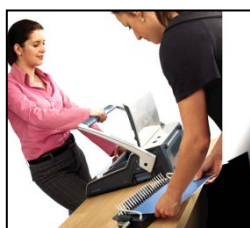

### Large office comb binder with Satellite System

- allows multiple users to punch and bind simultaneously

- Professional Binder with 500 sheet binding capacity
- 28 sheet punch capacity , maximum comb size of 50mm
- Full width handle reduces punching effort
- Features **Satellite System** - a removable binding platform which allows simultaneous punching and binding of documents
- Back margin adjustment selector for thicker documents
- Front access full size storage tray with **patented comb & document measure** for quick selection of the correct size supplies
- Includes **starter kit** for binding 20 documents