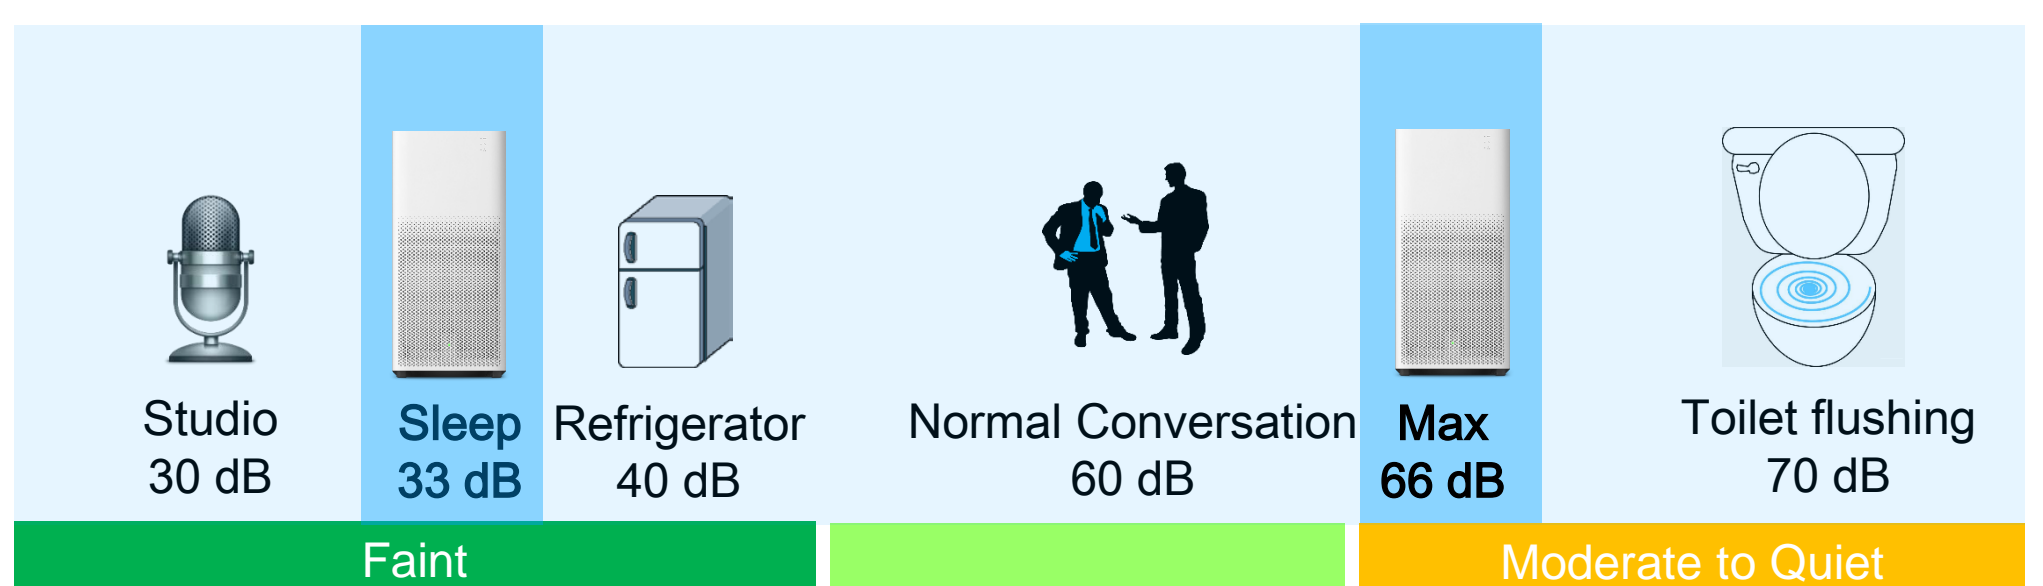

Mi Air Purifier 2H

True HEPA filter eliminate PM2.5 more effectively

-
- True HEPA filter eliminate particles more effectively
 - 260 m³/h particles CADR^[1]
 - 18 ~31m² effective coverage^[2]
 - Works with Mi Home APP for smart control
 - Works with Google Assistant and Amazon Alexa
 - Air quality sensor equipped (particles, temperature and humidity sensor)
 - 6~12 month filter life time

Highlights

True HEPA Filter

3 stage True HEPA filter, eliminate 99.97%^[3] of smoke, household dust, pet dander, mold spores, pollen and other fine particles as small as 0.3 microns.

Fine particle matters(PM) are measured in microns (1 micron = 10⁻⁶ meter)

Smart

Works with Mi Home, Google Assistant, alexa to control the product conveniently

“Hey google, turn on the air purifier”

“Alexa, turn off the air purifier”

“Mi Home: turn on the air purifier if PM2.5 > 75”

“Mi Home: turn off the air purifier if window is opened”

CADR 260 m³/h
Coverage 18~31m²
Sound 33~65 dB

Powerful but Quiet

- Clean air delivery rate up to 260 m³/h, applicable for 18~31m² room.
- Working noise from 33 to 66 dB^[4] in different fan speed.