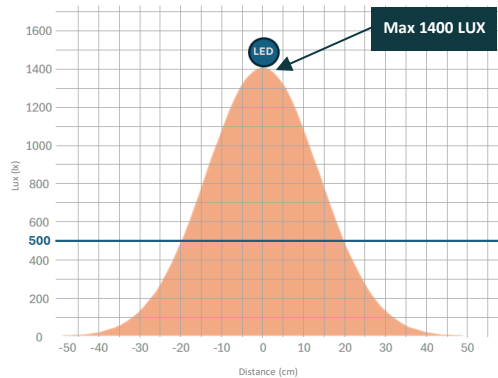

Height : 31.3 cm

Matériaux :

- Steel with epoxy painting arm
- ABS plastic base and head

Warranty : 2 years

Features

Measurement in lux on the work surface from a top view at 23 cm :

> 500 Lux

Measurement in lux on the work surface from a side view at 23 cm :

Measurement in nanometers of the light spectrum :

SAP. code	400190955	400190958	400190959	400190980
EAN code	3595560041329	3595560041350	3595560041381	3595560041411
Color	Black	Lime green	Brick	Orange
Luminous flux (lm)	307			
Lux (lx)	1400 at 23 cm			
Energy efficiency (lm/W)	142			
Color temperature (K)	3000			
CRI	80			
Source lifespan (h)	50 000			
Energy consumed (kWh/1000 h)	2.3			
Net weight (kg)	0.40			