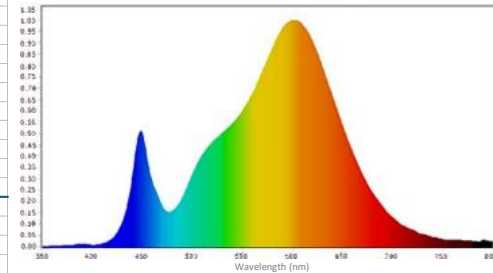

Height : 31.3 cm

Matériaux :

- Steel with epoxy painting arm
- ABS plastic base and head

Warranty : 2 years

Features

Measurement in lux on the work surface from a top view at 23 cm :

> 500 Lux

Measurement in lux on the work surface from a side view at 23 cm :

Measurement in nanometers of the light spectrum :

SAP. code	400190955	400190958	400190959	400190980
EAN code	3595560041329	3595560041350	3595560041381	3595560041411
Color	Black	Lime green	Brick	Orange
Luminous flux (lm)	307			
Lux (lx)	1400 at 23 cm			
Energy efficiency (lm/W)	142			
Color temperature (K)	3000			
CRI	80			
Source lifespan (h)	50 000			
Energy consumed (kWh/1000 h)	2.3			
Net weight (kg)	0.40			