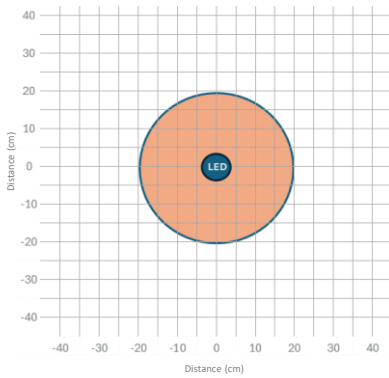

Height : 31.3 cm

Matériaux :

- Steel with epoxy painting arm
- ABS plastic base and head

Warranty : 2 years

Features

Measurement in lux on the work surface from a top view at 23 cm :

> 500 Lux

Measurement in lux on the work surface from a side view at 23 cm :

Measurement in nanometers of the light spectrum :

SAP. code	400190955	400190958	400190959	400190980
EAN code	3595560041329	3595560041350	3595560041381	3595560041411
Color	Black	Lime green	Brick	Orange
Luminous flux (lm)	307			
Lux (lx)	1400 at 23 cm			
Energy efficiency (lm/W)	142			
Color temperature (K)	3000			
CRI	80			
Source lifespan (h)	50 000			
Energy consumed (kWh/1000 h)	2.3			
Net weight (kg)	0.40			