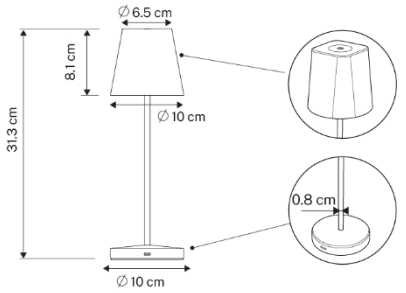

Height : 31.3 cm

Matériaux :

- Steel with epoxy painting arm
- ABS plastic base and head

Warranty : 2 years

Features

Measurement in lux on the work surface from a top view at 23 cm :

> 500 Lux

Measurement in lux on the work surface from a side view at 23 cm :