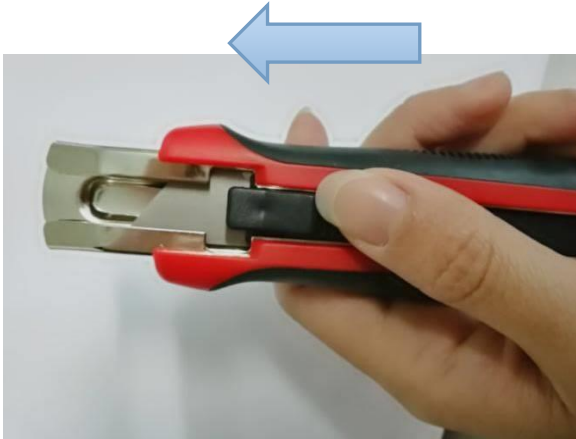

XD-123-1 (item no.3.339.192) INSTRUCTION!

1.safety cutter,push forward for using cutter,auto retractable

2.take off the button from the blade hole,then can replace the blade