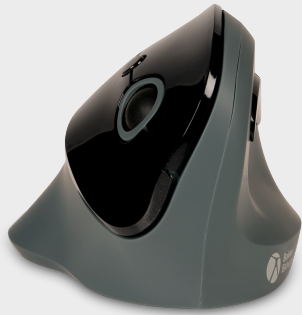

PRF Mouse Wireless

The PRF Mouse Wireless is a vertical mouse that ensures an ergonomically way of working.

Thanks to the well-designed fit, the PRF Mouse Wireless is for nearly any hand size. A wireless vertical mouse for right-handers, and it is ideally for mobile work, but you can also use it at your fixed workplace at home or in the office. With the PRF Precision Mouse, you can store the USB receiver behind the magnetic battery cover for transport. Further, this vertical mouse has easy to reach thumb buttons and an adjustable pointer speed button for more efficiency. Start now to improve your performance at work with the PRF Mouse Wireless.

Ergonomic background

Prolonged use of a regular mouse can lead to pain and discomfort in the shoulders, forearms, and hands (Chang et al., 2007 & Andersen et al., 2008). The handshake position of vertical mice keeps the wrist from bending as much to the side while the forearm also turns inward to a lesser degree (Schmid, et al., 2015). This means that muscle activity in the forearm is less than it would be when using a conventional mouse (Quemelo & Vieira, 2013). Research has shown that the use of a vertical joystick mouse ensures a faster recovery from forearm, wrist and hand complaints (Aarås, et al., 2001). And therefore, vertical mice compared to standard mice lead to a healthier and more comfortable way of working.

PRF Vertical Mouse Wireless

Article code

BNEPRFDG

Barcode/ EAN-code on product package

8719274677161

Guarantee period [years]

5 (after registration)

Click or scan for more
information >

Product design

Product colour(s)	Black, Dark Grey
Hand	Right
Package content	Mouse, Dongle, USB-A to USB-C adaptor, Batteries, Manual
Protection bag included	No

System requirements

Compatible devices	PC, Mac
Compatible operating systems	Windows, Mac OS, Android, iOS, Linux, Unix, ChromeOS
Minimum requirements operating systems	All versions