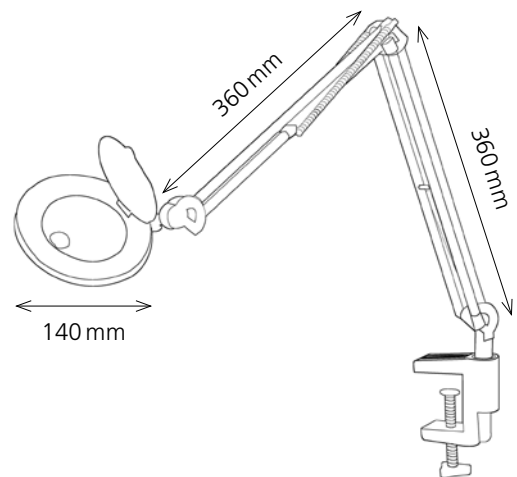

LED Zoom

- Professional LED magnifier lamp for precision work in technical or medical fields
- With its aluminium arm the lamp is the perfect partner for brightness and accuracy
- 4 dioptr lens (Ø 90 mm) with 2 x magnification and additional embedded 9 dioptr lens (Ø 20 mm) with 3,25 x magnification
- If only the light is needed the lens can be covered with the magnifier cover on the lamp head

Technical data:

Type of bulb:	LED 5.4 W
Weighted energy consumption:	6 kWh/1000 h
Voltage:	Input: AC 100–240V/Output: DC 12 V
Luminous flux:	350 Lumen
Colour temperature:	5500 Kelvin (daylight white)
Maximum illuminance:	740 Lux (measured 40 cm off table surface)
Life time:	25 000 hours
Extension:	max. 800 mm
Height:	max. 700 mm
Clamp:	opening 5–45 mm
Head of lamp:	Ø 140 mm
Net weight:	655 g
Material:	aluminium, ABS
Packaging:	4-coloured sales packaging

Item number: 41-5010.631 anthracite