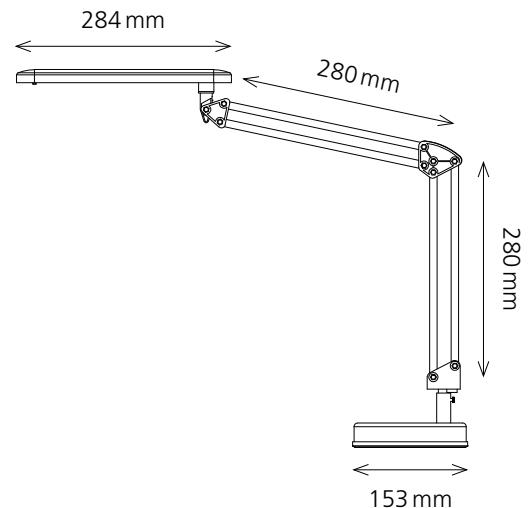

LED 4 Stars

- Classic office lamp with a large extension
- LED 4 Stars' various joints allow to move it smoothly into any position
- Light head horizontally and vertically pivotable
- Excellent illumination with a small power consumption
- Available in 2 versions: with base or with clamp

Technical data:

Type of bulb:	LED 6W
Weighted energy consumption:	6 kWh/1000 h
Voltage:	Input: AC 100 – 240V/Output: DC 12V
Luminous flux:	394 Lumen
Luminous efficacy:	60 Lumen/Watt
Colour temperature:	5000 Kelvin (neutral white)
Maximum illuminance:	836 Lux (measured 40cm off table surface)
Colour rendering index (CRI):	82
Life time:	20000 hours
Extension:	max. 670 mm
Height:	max. 600 mm
Arm:	280 mm x 280 mm
Base:	Ø 153 mm
Clamp:	opening 10 – 50 mm
Head of lamp:	284 mm length x 45 mm width
Net weight:	1.9 kg with base, 400 g with clamp
Material:	ABS, aluminium, metal
Packaging:	4-coloured sales packaging

Item number: **41-5010.640/41 black/silver with base**
41-5010.642/43 black/silver with clamp