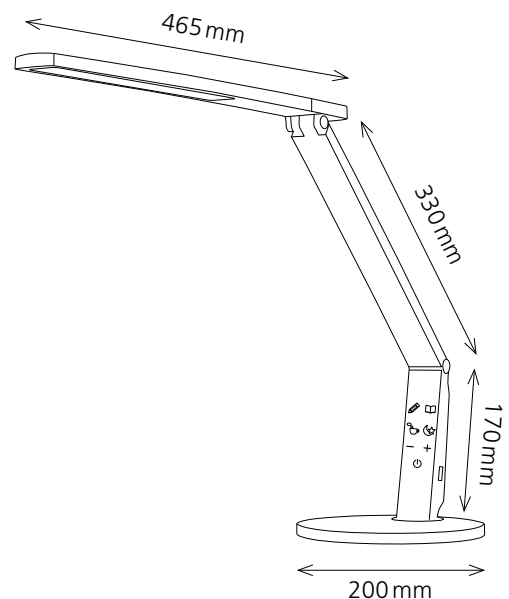

Technical data:

| | |
|-------------------------------|-----------------------------------------------|
| Type of bulb: | LED 10W |
| Weighted energy consumption: | 10 kWh/1000 h |
| Voltage: | Input: AC 100–240V/Output: DC 24V |
| Luminous flux: | 741 Lumen |
| Luminous efficacy: | 71 Lumen/Watt |
| Colour temperature: | 2700–6400 Kelvin |
| Maximum illuminance: | 1700 Lux (measured 40cm off table surface) |
| Colour rendering index (CRI): | 87 |
| Life time: | 40 000 hours |
| Extension: | max. 650 mm |
| Height: | max. 540 mm |
| Arm length: | 170 mm x 330 mm |
| Base: | Ø 200 mm |
| Head of lamp: | 465 mm length x 44 mm width |
| Net weight: | 1.4 kg |
| Material: | ABS, metal |
| Packaging: | 4-coloured sales packaging |

| | |
|---------------------|-------------------------------|
| Item number: | 41-5010.667 anthracite |
| | 41-5010.668 silver |
| | 41-5010.669 champagne |

Electrical and photometric data checked by the test center „Swiss Alpine Laboratories for Testing of Energy Efficiency“ (S.A.L.T.) at the University of Applied Sciences (HTW) Chur, Switzerland.