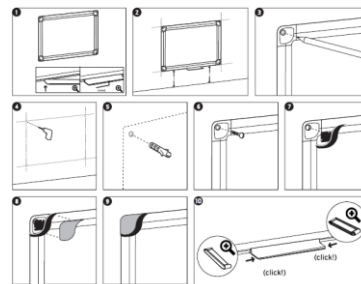

TECHNICAL DETAILS

COMPOSITION:

- Aluminium frame
- Felt surface
- Wooden based core
- 2 year warranty

ASSEMBLY OVERVIEW:

CERTIFICATION AND LEGISLATION:

n/a

ILUSTRATION:

n/a