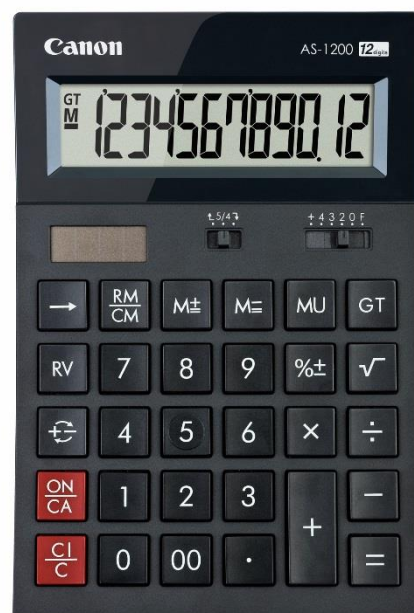

AS-1200

A modest calculator with thoughtful and sustainable design

DESKTOP
12
DIGITS

Canon

AS-1200

12 Digits Desktop Calculator

- ❖ Mark-up and reverse function
- ❖ Grand total memory
- ❖ Part-manufactured using Canon recycled product materials

Features:

Item code 4599B001AB

EAN code 4960999673677

The Canon logo in its signature red font, enclosed within a white rounded rectangular border.