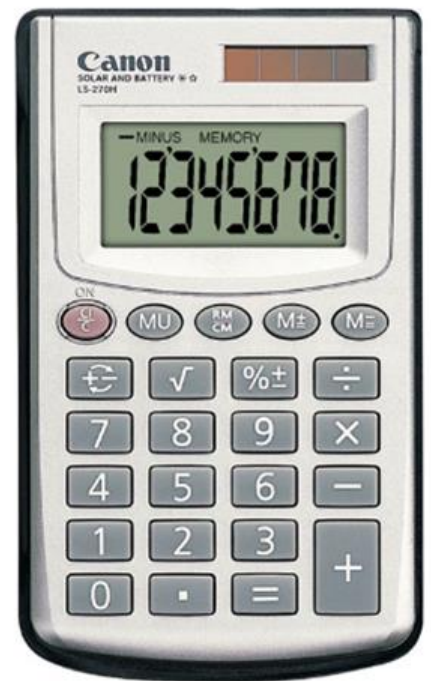

LS-270H

Combining simplicity, sustainability
and user-friendliness

HANDHELD
8
DIGITS

Canon

LS-270H

8 Digits Handheld Calculator

- ❖ Mark-up function
- ❖ Metallic silver coating
- ❖ Wallet case included

Features:

Item code 5932A016AB

EAN code 4960999652153

The Canon logo in red, consisting of the word "Canon" in a bold, sans-serif font.