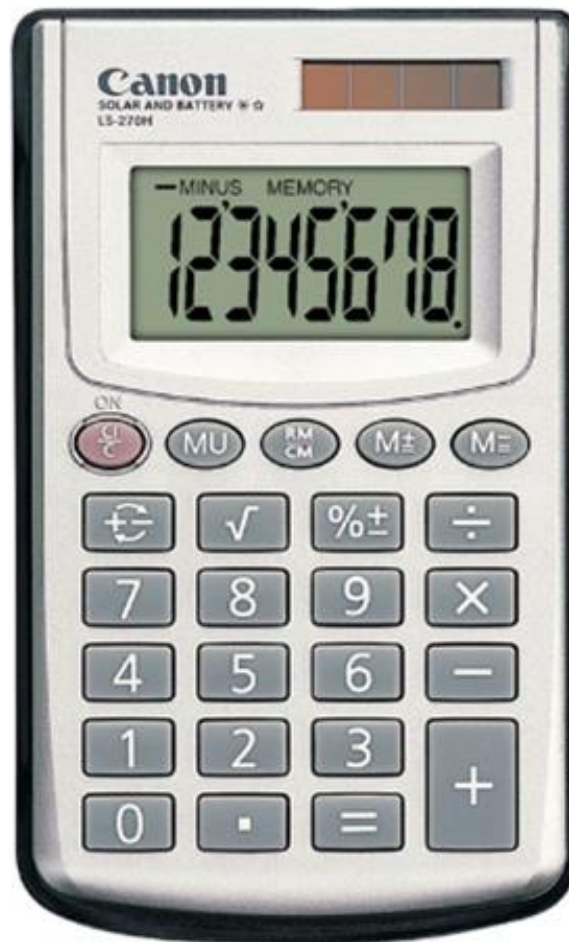

LS-270H

Combining simplicity, sustainability
and user-friendliness

HANDHELD
8
DIGITS

Canon

LS-270H

8 Digits Handheld Calculator

- ❖ Mark-up function
- ❖ Metallic silver coating
- ❖ Wallet case included

Features:

Item code 5932A016AB

EAN code 4960999652153

The Canon logo in red, consisting of the word "Canon" in a bold, sans-serif font.