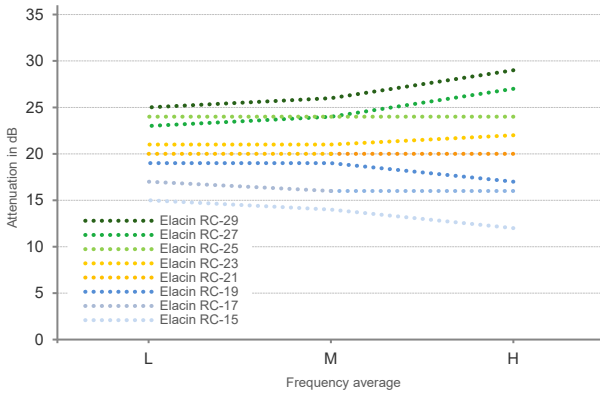

Attenuation curve

Elacin RC *Next Generation*

Attenuation values (EN352-2)

Filter	L	M	H	SNR
Elacin RC-15	15	14	12	15
Elacin RC-17	17	16	16	17
Elacin RC-19	19	19	17	19
Elacin RC-21	20	20	20	21
Elacin RC-23	21	21	22	23
Elacin RC-25	24	24	24	25
Elacin RC-27	23	24	27	27
Elacin RC-29	25	26	29	29

* When placing the RC-15 filter in the ear-plug, the requirement for minimum sound insulation is not in accordance with EN 352-2. Earplugs with this filter are not hearing protection according to EU 2016/425

Positiv-Liste - Approved:

Product	SVW-qualifications				
	E1	S	-	W	X
Elacin RC-15	E1	S	-	W	X
Elacin RC-17	E1	S	V	W	X
Elacin RC-19	E1	S	V	W	X
Elacin RC-21	E1	S	V	W	X
Elacin RC-23	E1	S	V	W	X
Elacin RC-25	E1	S	V	W	X
Elacin RC-27	E1	S	V	W	X
Elacin RC-29	E1	S	V	W	X

Positiv-Liste - Approved:

- **E1** Signal hearing (e.g. Train operator)
- **S** Signal hearing along the track
- **V** Street traffic
- **W** Warning signals
- **X** Extreme flat attenuation, ideal for musicians and persons with slight hearing loss