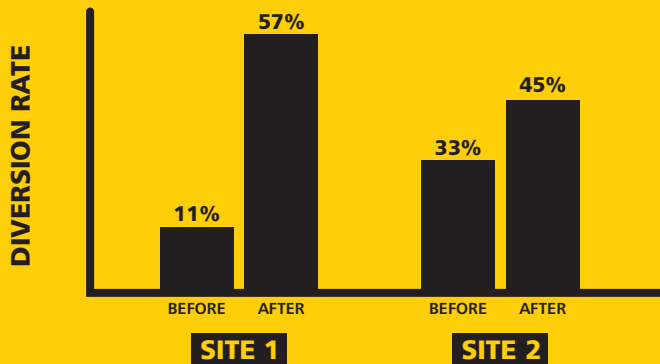

SlimJim

SLIM JIM[®]

RECYCLING

STATION

INCREASE RECYCLING EFFECTIVENESS

IN-FIELD STUDY YIELDED HIGH DIVERSION RATES

Improving recycling effectiveness has a positive environmental impact, helps facilities achieve sustainability initiatives and can lead to cost savings. An in-field trial that utilized coloured containers, labels, and lids with stream specific openings proved to increase recycling effectiveness.

4 LID OPTIONS

Restrictive lid shapes ensure the right recyclables get into the right bins. For an open top option, no insert needed.

Mixed Recycling Paper Bottles / Cans Closed

10 WASTE STREAM LABELS

Expert designed waste stream labels feature 3 visual cues: the recycling symbol, a waste stream icon and verbiage proven to increase recycling effectiveness.