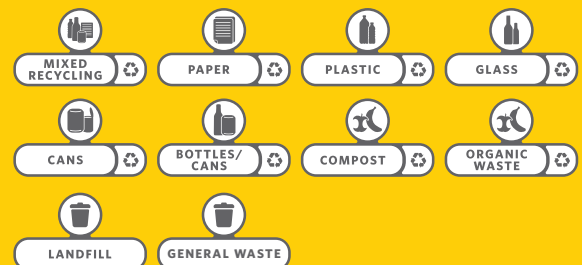

LABEL KIT - ENGLISH	2057734
LABEL KIT - FRENCH	2057735
LABEL KIT - GERMAN	2057736
LABEL KIT - DUTCH	2057737
LABEL KIT - ITALIAN	2057738
LABEL KIT - SPANISH	2057739