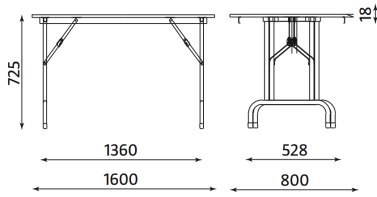

Description

- Folding conference table
- Tabletop:
melamine faced chipboard – 18mm
ABS edge – 2mm
steel clamp – 1mm
- Frame:
steel tubes Ø28x1.5mm, Ø30x1.5mm
powder coated
- Glides: plastic

Dimensions

Basic dimensions:

- Total height: 725 mm
- Total depth: 800 mm
- Total width:
RICO 2 – 1600 mm
RICO 3 – 1800 mm
RICO 4 – 2000 mm

Features and functions

- Easy folding/unfolding
- Stacking available when folded
- Rico cart allows transportation of stacked tables