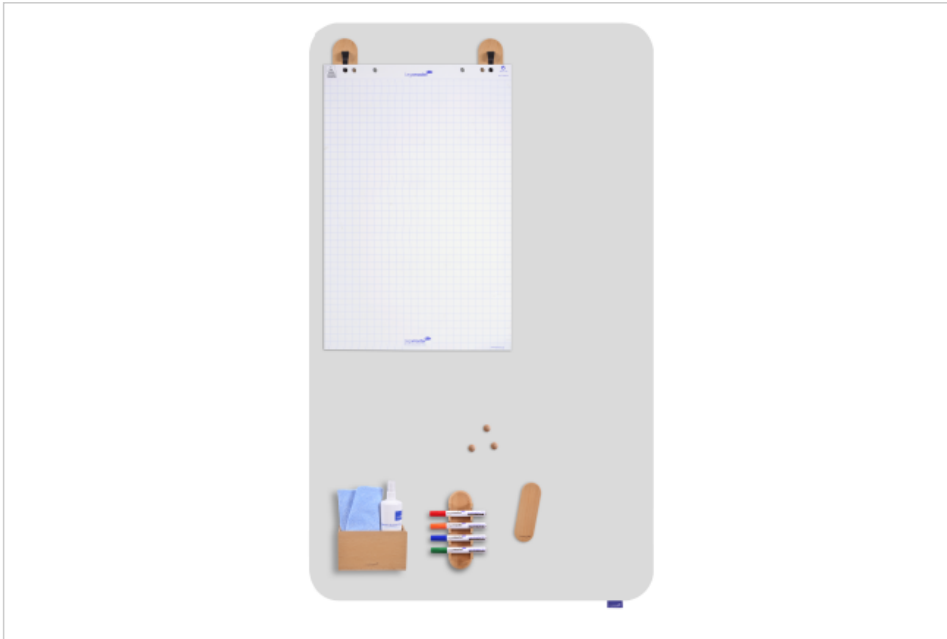

- The eraser pads are designed to easily refill the WOODEN eraser
- Easily clean your whiteboard to keep it in perfect shape
- Felt pad is attached to the eraser with Velcro strip

WOODEN eraser pad for WOODEN eraser 10pcs

- Pack of 10
- Felt pads for dry erasers
- Refill pads for WOODEN eraser

Recommended accessories

- WOODEN whiteboard eraser magnetic (Art.No. 7-120325)
- WOODEN whiteboard paper hook magnetic 2pcs (Art.No. 7-122825)
- WOODEN whiteboard marker holder magnetic (Art.No. 7-122025)
- WOODEN whiteboard accessory holder magnetic (Art.No. 7-122625)

Art.No. **7-120425**
GTIN **8713797099875**

Specifications

Article dimensions	45 x 150 x 5 (mm)
Volume	241.92 ml

Logistics

Quantity	10
Packing dimensions	42 x 180 x 32 (mm)
Weight (gross/net)	60 g / 50 g