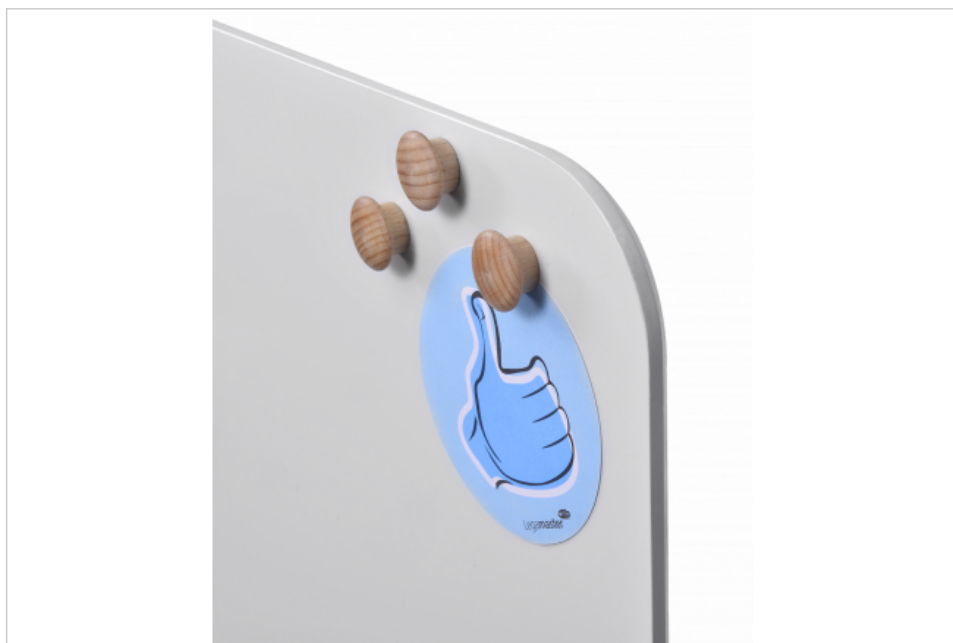

Specifications

Magnetic	yes
Article dimensions	25 x 15.5 x 25 (mm)
Diameter net	25 mm
Shape	Round

Logistics

Quantity	5
Packing dimensions	140 x 100 x 22 (mm)
Weight (gross/net)	74 g / 25 g