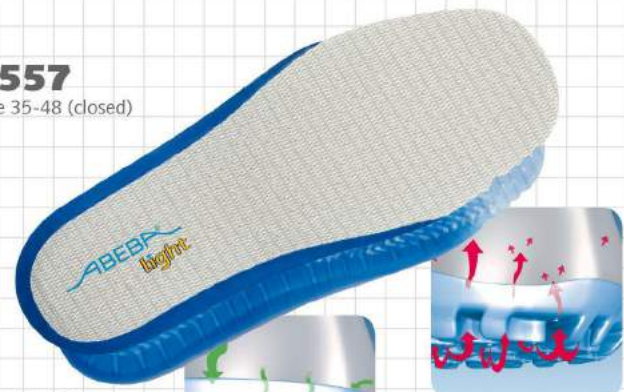

ESD-Safety shoes light clog white ESD

Art. 31041 **light**

- ▶ Size 35-48
- ▶ CE, EN ISO 20345:2011, SB, FO,A,E, SRA
- ▶ Smooth leather, white
- ▶ Breathable lining with Silver Point
- ▶ Heel strap foldable, adjustable
- ▶ Instep area with elastic band
- ▶ Buckle fastening
- ▶ Non-slip PU walking sole
- ▶ Steel toe cap
- ▶ Replaceable acc Wave insole (article no. 3556)
- ▶ Sanitized treated
- ▶ ESD dissipative according to DIN EN 61340
- ▶ Suitable for heel and foot lift

TECHNOLOGY

- 1 ESD dissipative according to DIN EN 61340
- 2 SRA slip resistance according to EN ISO 20345:2011
- 3 Lightweight PU-sole with high slip resistance and shock absorption system
- 4 Fuel resistance

3557
Size 35-48 (closed)

3556
Size 35-48 (open)

steel toe-cap