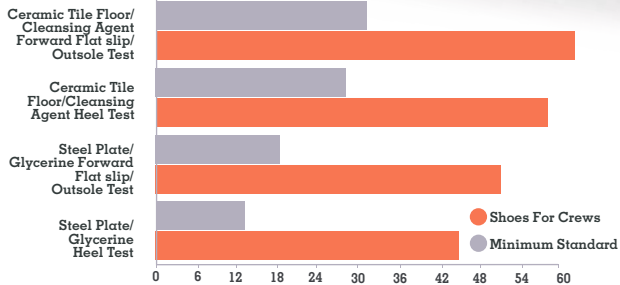

SFC GREATLY EXCEEDS INDUSTRY STANDARDS

EVERLIGHT - DATA GUIDE

Certification:	N/A
Upper Material:	Synthetic/ Polyester Knit
Lining Material:	N/A
Midsole Material:	EVA infused
Outsole Material:	Rubber
Safety Toe Cap:	N/A
COO:	China