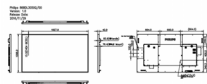

Operating conditions

- Altitude: 0 ~ 3000 m
- Temperature range (operation): 0 ~ 40 °C
- Temperature range (storage): -20 ~ 60 °C
- Relative humidity: 20 ~ 80 (operation), 10 - 90%(storage) %
- MTBF: 50,000 hour(s)

Power

- Mains power: 100 ~ 240 VAC, 50 ~ 60 Hz
- Consumption (On mode): 302 W
- Standby power consumption: <0.5W
- Power Saving Features: Smart Power

Sound

- Built-in speakers: 2 x 10W RMS

Accessories

- Included accessories: AC Power Cord, RS232 cable, Remote Control, Batteries for remote control, Quick start guide, HDMI cable, IR sensor cable (1.8M)
- Included Accessories: RS232 daisy-chain cable, USB Cover and screw x1

Multimedia Applications

- USB Playback Video: MKV, MP4, MPEG, MPG, TS, VOB, WMV, ASF, AVI, DAT, FLV, MOV, TRP, WEBM
- USB Playback Picture: BMP, JPEG, JPG, PNG
- USB Playback Audio: AAC, M4A, MP3, WMA

Miscellaneous

- Warranty: 3 year warranty
- On-Screen Display Languages: Arabic, Simplified Chinese, Traditional Chinese, English, French, German, Italian, Polish, Russian, Spanish, Turkish, Japanese, Czech, Danish, Dutch, Finnish, Norwegian, Portuguese, Swedish
- Regulatory approvals: CE, UL/cUL, CB, FCC, Class B, BSMI, CCC, EAC, EMF, EnergyStar 7.0, PSB

Internal Player

- Storage: 8GB eMMC
- CPU: Quad Core Full HD
- Memory: 2GB DDR3

Issue date 2019-07-17

Version: 11.3.1

12 NC: 8670 001 42309
EAN: 87 12581 74360 4

© 2019 Koninklijke Philips N.V.
All Rights reserved.

Specifications are subject to change without notice.
Trademarks are the property of Koninklijke Philips N.V.
or their respective owners.

www.philips.com