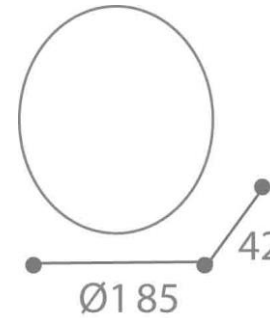

Average RRP : 46.82€ ex VAT

Dimensions :

Unit of Sale :

- Weight : 0.30kg
- Volume : 0.0003m³
- Dim. (Ø*W) : 185*42mm

Pack :

- Weight : 0.37kg
- Volume : 0.002m³
- Dim. (L*W*H) : 200*55*200mm

Custom code : 73 23 99 00

Suggested catalogue text :

Ashtray made from powdered steel. Cigarette butt removal grid. Easy emptying by simply unhooking the unit from the wall. Secure 2-point wall fixing.

Overall dimensions : Ø 185 H 42 mm – Capacity : 0.5L / 260 cigarettes – Steel.