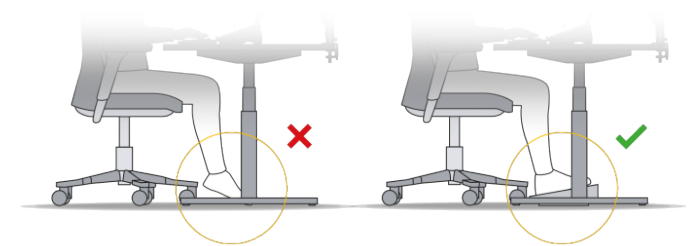

Pro 952 Footrest

Compact footrest, adjustable with one foot for an ideal foot and leg support.

The Pro 952 footrest will help to improve your well-being during your workday. This footrest reduces the pressure on your legs and supports the blood circulation in your feet, knees, and thighs. Thanks to the height adjustable footboard, this footrest prevents dangling of your legs and compensate the height difference at your desk. The Pro 952 footrest has a compact size, is easy to adjust with one foot, is stable, and has a non-slip surface for a good grip of your feet. Prevent muscle strain and fatigue by supporting your legs at an optimum angle and height, and work more comfortable with the Pro 952 footrest.

Ergonomic background

Every VDU workstation should be perfectly adjusted to the user to enable a healthy and ergonomic way of working. This means that the office chair should ideally be adjusted to the person sitting on it. In addition, the optimal desk height is a basic requirement for an ergonomic sitting position. In situations where this is not possible, footrests can help to create a balance between the floor and the height of the table. In this way a footrest contributes to a better ergonomic sitting posture.

Height adjustment	Yes
Number of height adjustments	19
Height of lowest position [mm]	80
Height of highest position [mm]	300

Tiltable settings

Tiltable (up or down)	Yes
Tiltable degrees	0-90

Material product