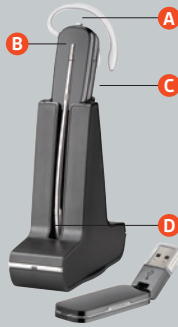

SAVI 420
Over-the-head (binaural)

SAVI 410
Over-the-head (monaural)

Wireless freedom

SAVI 400 SERIES

KEY FEATURES

- A** One-touch vol +/-, mute, flash
- B** One-touch call answer/end
- C** Hot swappable battery for unlimited talk time*
- D** Noise-cancelling microphone

SAVI 440/445
Convertible

SAVI 430
Over-the-ear

SAVI 420
Over-the-head
(binaural)

SAVI 410
Over-the-head
(monaural)

SUPERIOR CALL MANAGEMENT

- Manage PC voice communications and multi-media with the only DECT wireless system on the market
- Hot swappable battery lets you change battery midconversation delivering unlimited talk time (W440/445)*
- One-touch call answer/end/flash, vol+/-, mute from the headset for simple PC call management
- An energy-efficient adaptive power system, delivers longer talk and standby times