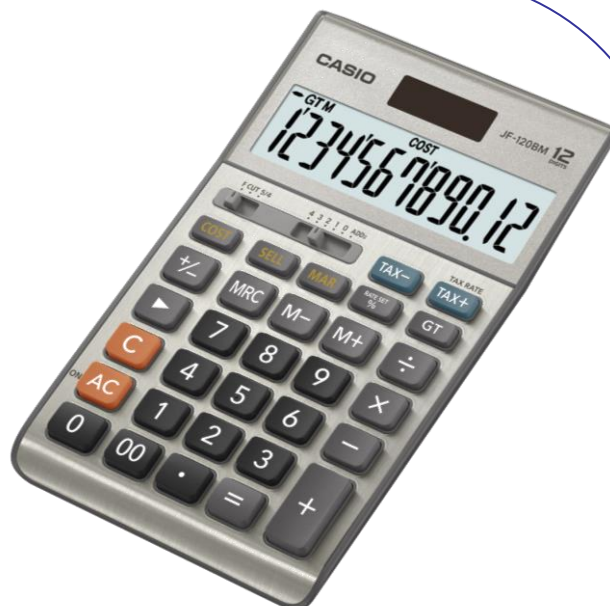

# JF-120BM

### General Data

- 12-Digits BIG LC-Display
- Two Way Power
- Dimensions (H x B x T): 2,5 x10,7x17,8 cm
- Metal Cover
- Rubber Feet
- Plastic Keys
- Key Rollover
- Weight: ca. 150 g
- Battery: 1 x LR44
- **EAN-Code: 4971850090526**
- Predecessor: JF-120MS  
EAN-Code: 4971850178408

### Functions

- Percentage Calculation incl. Profit Margin
- Profit Calculation (Cost, Sell, Margin)
- TAX-Calculation
- 3-Key Memory
- 3 Digit Comma Markers
- Function Command Indicator
- Key for changing plus/minus sign
- Grand Total-Memory
- Rounding selector (0,1,2,3,4,ADD<sub>2</sub>)
- Automatic rounding-off F, CUT, 5/4
- Back Space Key 
- Double Zero Key