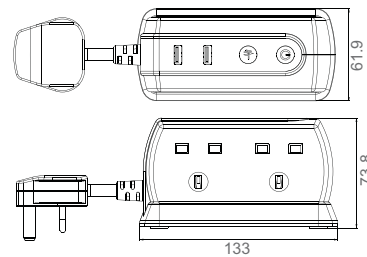

### PRODUCT IMAGES

SRGDU4xPB2

SRGDU4xPW2

### LINE DIAGRAMS

### PRODUCT INFORMATION

Part Number	SRGU4xPy2
Part Number Note	x = length of cable in metres, y = colour
Product Dimensions	Height 28.5mm x Width 325mm x Depth 65mm
Sockets	4