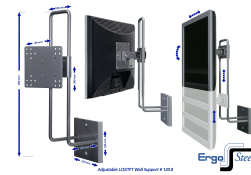

## R-Go Up & Down Wall Bracket, adjustable, silver

Reference: RGOSC120  
EAN: 8719274490135

R-Go Tools

For more info: [www.r-go-tools.com](http://www.r-go-tools.com)

### Always the perfect viewing height

The R-Go Up & Down Wall bracket is adjustable in height, tilt and rotate. It creates space on your desk top, so you can work efficiently. With the R-Go Up & Down Wall Bracket you simply set your monitor at the desired viewing height.

- **Also for outside your office**

You can also place it in your kitchen or bathroom, just because you'd like a second display there.

- **Award Winning Design**

The solid R-Go Up & Down Wall Bracket is very easy to install.

#### ADJUSTABILITY

Adjustable in height:	Yes
Tilt:	90°

Rotation:	0°
Swivel:	180°