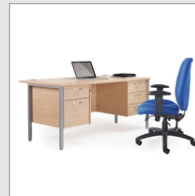

PRODUCT DATA SHEET

Maestro 25 straight desk 1600mm x 800mm with 2 and 3 drawer pedestals - silver H-frame leg, beech top

MH16P23SB

A staple for the modern office, the Maestro 25 desking range, with its minimal, modern styling and multiple colour options is there when you need it, but doesn't demand constant attention. The fully welded H-frame leg design ensures a strong and stable workstation finished in black, silver or white to complement the 25mm melamine desktops.

PRODUCT FEATURES

- Rectangular desks 800mm deep with silver H-Frame and two cable access ports
- Two and Three drawer fixed pedestals which can be fitted to either side
- Pedestals have shallow drawers and one filing drawer which accepts A4 and foolscap files
- Desktops available in beech, maple, oak, white and walnut
- Durable 25mm melamine worktops with 18mm back modesty panels
- The fully welded H-Frame leg ensures a strong and stable workstation

DIMENSIONS & SPECIFICATIONS

Height	Width	Depth	Seat Height	Seat Width	Seat Depth	Back Height	Back Width
725mm	1600mm	800mm	mm	mm	mm	mm	mm

Colour: Beech
Warranty: 10 years

Pack Quantity: 1
Weight (Kg):