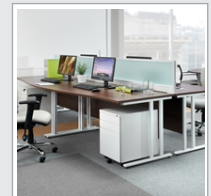

PRODUCT DATA SHEET

Maestro 25 SL straight desk with 2 drawer pedestal 1400mm - silver cantilever frame, beech top

MC14P2SB

A staple for the modern office, the Maestro 25 desking range, with its minimal, modern styling and multiple colour options is there when you need it, but doesn't demand constant attention. The welded double upright cantilever leg frame structure is powder coated for a stylish under frame and when combined with a 25mm melamine desktop ensures the strength and stability needed in commercial office furniture.

PRODUCT FEATURES

- Rectangular desks 800mm deep with silver cantilever frame and two cable access ports
- Two drawer fixed pedestal which can be fitted to left or right hand side
- Pedestal has one shallow drawer and one filing drawer which accepts A4 and foolscap files
- Desktops available in beech, maple, oak, white and walnut
- Durable 25mm melamine worktops with 18mm back modesty panels
- Double upright cantilever frame with feet levellers