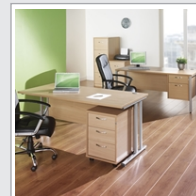

PRODUCT DATA SHEET

Maestro 25 SL straight desk with 2 drawer pedestal 1400mm - silver cantilever frame, beech top

MC14P2SB

A staple for the modern office, the Maestro 25 desking range, with its minimal, modern styling and multiple colour options is there when you need it, but doesn't demand constant attention. The welded double upright cantilever leg frame structure is powder coated for a stylish under frame and when combined with a 25mm melamine desktop ensures the strength and stability needed in commercial office furniture.

PRODUCT FEATURES

- Rectangular desks 800mm deep with silver cantilever frame and two cable access ports
- Two drawer fixed pedestal which can be fitted to left or right hand side
- Pedestal has one shallow drawer and one filing drawer which accepts A4 and foolscap files
- Desktops available in beech, maple, oak, white and walnut
- Durable 25mm melamine worktops with 18mm back modesty panels
- Double upright cantilever frame with feet levellers