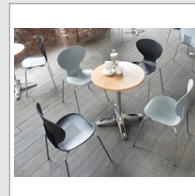

PRODUCT DATA SHEET

Sienna one piece shell chair with chrome legs (pack of 4) - black

SIE50001-K

Sienna is a moulded plastic dining chair and stool collection which is a fantastic contemporary choice and would make a stylish addition to any dining facility or café. The curved retro design is available in a selection of colours with a chrome frame, and is practical and durable choice due to the easy clean curvaceous surface

PRODUCT FEATURES

- Blue, orange, black and grey colour plastic shell options
- Supported by four chrome plated legs for added strength
- Stackable design with an easy clean curvaceous surface
- Available as a chair or a stool with rubber feet for added stability
- Ideal for canteens or retail locations
- Moulded plastic dining chair with a contemporary look

DIMENSIONS & SPECIFICATIONS

Height	Width	Depth	Seat Height	Seat Width	Seat Depth	Back Height	Back Width
830mm	455mm	500mm	475mm	455mm	500mm	mm	mm

Colour: Black
Warranty: 1 year

Pack Quantity: 4
Weight (Kg): 17.50