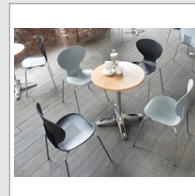

PRODUCT DATA SHEET

Sienna one piece shell chair with chrome legs (pack of 4) - blue

SIE50001-B

Sienna is a moulded plastic dining chair and stool collection which is a fantastic contemporary choice and would make a stylish addition to any dining facility or café. The curved retro design is available in a selection of colours with a chrome frame, and is practical and durable choice due to the easy clean curvaceous surface

PRODUCT FEATURES

- Blue, orange, black and grey colour plastic shell options
- Supported by four chrome plated legs for added strength
- Stackable design with an easy clean curvaceous surface
- Available as a chair or a stool with rubber feet for added stability
- Ideal for canteens or retail locations
- Moulded plastic dining chair with a contemporary look

DIMENSIONS & SPECIFICATIONS

Height	Width	Depth	Seat Height	Seat Width	Seat Depth	Back Height	Back Width
830mm	455mm	500mm	475mm	455mm	500mm	mm	mm

Colour: Blue
Warranty: 1 year

Pack Quantity: 4
Weight (Kg): 17.50