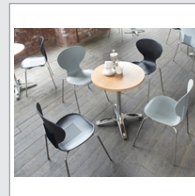

## PRODUCT DATA SHEET

Sienna one piece shell chair with chrome legs (pack of 4) - grey

### SIE50001-G

Sienna is a moulded plastic dining chair and stool collection which is a fantastic contemporary choice and would make a stylish addition to any dining facility or café. The curved retro design is available in a selection of colours with a chrome frame, and is practical and durable choice due to the easy clean curvaceous surface

### PRODUCT FEATURES

- Blue, orange, black and grey colour plastic shell options
- Supported by four chrome plated legs for added strength
- Stackable design with an easy clean curvaceous surface
- Available as a chair or a stool with rubber feet for added stability
- Ideal for canteens or retail locations
- Moulded plastic dining chair with a contemporary look

### DIMENSIONS & SPECIFICATIONS

Height	Width	Depth	Seat Height	Seat Width	Seat Depth	Back Height	Back Width
830mm	455mm	500mm	475mm	455mm	500mm	mm	mm

Colour: Grey  
Warranty: 1 year

Pack Quantity: 4  
Weight (Kg): 17.50