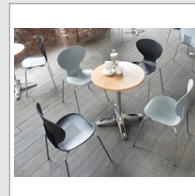

## PRODUCT DATA SHEET

Sienna one piece shell chair with chrome legs (pack of 4) - orange

### SIE50001-OR

Sienna is a moulded plastic dining chair and stool collection which is a fantastic contemporary choice and would make a stylish addition to any dining facility or café. The curved retro design is available in a selection of colours with a chrome frame, and is practical and durable choice due to the easy clean curvaceous surface

### PRODUCT FEATURES

- Blue, orange, black and grey colour plastic shell options
- Supported by four chrome plated legs for added strength
- Stackable design with an easy clean curvaceous surface
- Available as a chair or a stool with rubber feet for added stability
- Ideal for canteens or retail locations
- Moulded plastic dining chair with a contemporary look

### DIMENSIONS & SPECIFICATIONS

Height	Width	Depth	Seat Height	Seat Width	Seat Depth	Back Height	Back Width
830mm	455mm	500mm	475mm	455mm	500mm	mm	mm

Colour: Orange  
Warranty: 1 year

Pack Quantity: 4  
Weight (Kg): 17.50