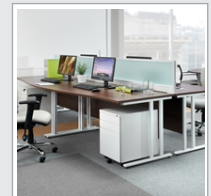

PRODUCT DATA SHEET

Maestro 25 straight desk 1200mm x 800mm - silver cantilever leg frame, white top

MC12SWH

A staple for the modern office, the Maestro 25 desking range, with its minimal, modern styling and multiple colour options is there when you need it, but doesn't demand constant attention. The welded double upright cantilever leg frame structure is powder coated for a stylish under frame and when combined with a 25mm melamine desktop ensures the strength and stability needed in commercial office furniture.

PRODUCT FEATURES

- Rectangular desks 800mm deep with silver cantilever frame and two cable access ports
- Desktops available in beech, maple, oak, white and walnut
- Create single hot desks or large clusters featuring durable 25mm melamine worktops
- 18mm back modesty panel
- Double upright cantilever frame with feet levellers
- Choice of matching storage to complement the range

DIMENSIONS & SPECIFICATIONS

Height	Width	Depth	Seat Height	Seat Width	Seat Depth	Back Height	Back Width
725mm	1200mm	800mm	mm	mm	mm	mm	mm

Colour: White
Warranty: 10 years

Pack Quantity: 1
Weight (Kg):