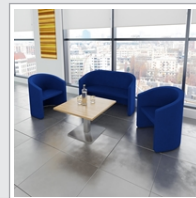

PRODUCT DATA SHEET

Slender fabric reception double 2 seater chair 1225mm wide - blue

SLE50002-B

Slender is a clean, attractive soft seating solution that can add to the welcoming atmosphere of any reception area, allowing visitors to feel at ease while they wait. The conveniently sized one and two seater tub chairs are fully upholstered and available in different colour and fabric options to match any existing office colour scheme

PRODUCT FEATURES

- Upholstered tub style reception two seater
- Elegant clean line styling for a distinctive modern look
- Available in blue or charcoal with made to order fabric options available
- Generous deep cushioned seat for added comfort
- Curved, contoured backs for enhanced comfort
- Matching feet options to glide across the floor

DIMENSIONS & SPECIFICATIONS

Height	Width	Depth	Seat Height	Seat Width	Seat Depth	Back Height	Back Width
760mm	1225mm	600mm	430mm	1120mm	540mm	330mm	1000mm

Colour: Blue
Warranty: 2 years

Pack Quantity: 1
Weight (Kg): 24.00