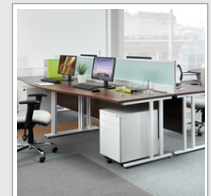

PRODUCT DATA SHEET

Maestro 25 straight desk 1000mm x 800mm - silver cantilever leg frame, white top

MC10SWH

A staple for the modern office, the Maestro 25 desking range, with its minimal, modern styling and multiple colour options is there when you need it, but doesn't demand constant attention. The welded double upright cantilever leg frame structure is powder coated for a stylish under frame and when combined with a 25mm melamine desktop ensures the strength and stability needed in commercial office furniture.

PRODUCT FEATURES

- Rectangular desks 800mm deep with silver cantilever frame and one cable access port
- Desktops available in beech, maple, oak, white and walnut
- Create single hot desks or large clusters featuring durable 25mm melamine worktops
- 18mm back modesty panel
- Double upright cantilever frame with feet levellers
- Choice of matching storage to complement the range

DIMENSIONS & SPECIFICATIONS

Height	Width	Depth	Seat Height	Seat Width	Seat Depth	Back Height	Back Width
725mm	1000mm	800mm	mm	mm	mm	mm	mm

Colour: White
Warranty: 10 years

Pack Quantity: 1
Weight (Kg):