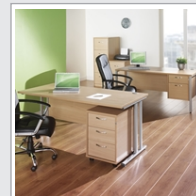

PRODUCT DATA SHEET

Maestro 25 straight desk 1000mm x 800mm - silver cantilever leg frame, white top

MC10SWH

A staple for the modern office, the Maestro 25 desking range, with its minimal, modern styling and multiple colour options is there when you need it, but doesn't demand constant attention. The welded double upright cantilever leg frame structure is powder coated for a stylish under frame and when combined with a 25mm melamine desktop ensures the strength and stability needed in commercial office furniture.

PRODUCT FEATURES

- Rectangular desks 800mm deep with silver cantilever frame and one cable access port
- Desktops available in beech, maple, oak, white and walnut
- Create single hot desks or large clusters featuring durable 25mm melamine worktops
- 18mm back modesty panel
- Double upright cantilever frame with feet levellers
- Choice of matching storage to complement the range