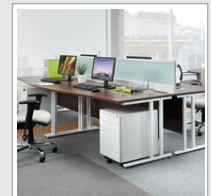

PRODUCT DATA SHEET

Maestro 25 straight desk 1800mm x 800mm - silver cantilever leg frame, white top

MC18SWH

A staple for the modern office, the Maestro 25 desking range, with its minimal, modern styling and multiple colour options is there when you need it, but doesn't demand constant attention. The welded double upright cantilever leg frame structure is powder coated for a stylish under frame and when combined with a 25mm melamine desktop ensures the strength and stability needed in commercial office furniture.

PRODUCT FEATURES

- Rectangular desks 800mm deep with silver cantilever frame and two cable access ports
- Desktops available in beech, maple, oak, white and walnut
- Create single hot desks or large clusters featuring durable 25mm melamine worktops
- 18mm back modesty panel
- Double upright cantilever frame with feet levellers
- Choice of matching storage to complement the range

DIMENSIONS & SPECIFICATIONS

Height	Width	Depth	Seat Height	Seat Width	Seat Depth	Back Height	Back Width
725mm	1800mm	800mm	mm	mm	mm	mm	mm

Colour: White
Warranty: 10 years

Pack Quantity: 1
Weight (Kg):