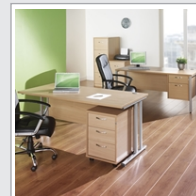

PRODUCT DATA SHEET

Maestro 25 straight desk 1800mm x 800mm - silver cantilever leg frame, white top

MC18SWH

A staple for the modern office, the Maestro 25 desking range, with its minimal, modern styling and multiple colour options is there when you need it, but doesn't demand constant attention. The welded double upright cantilever leg frame structure is powder coated for a stylish under frame and when combined with a 25mm melamine desktop ensures the strength and stability needed in commercial office furniture.

PRODUCT FEATURES

- Rectangular desks 800mm deep with silver cantilever frame and two cable access ports
- Desktops available in beech, maple, oak, white and walnut
- Create single hot desks or large clusters featuring durable 25mm melamine worktops
- 18mm back modesty panel
- Double upright cantilever frame with feet levellers
- Choice of matching storage to complement the range