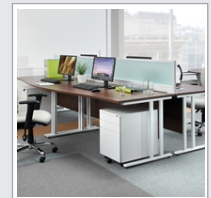

PRODUCT DATA SHEET

Maestro 25 SL straight desk with 2 drawer pedestal 1400mm - silver cantilever frame, walnut top

MC14P2SW

A staple for the modern office, the Maestro 25 desking range, with its minimal, modern styling and multiple colour options is there when you need it, but doesn't demand constant attention. The welded double upright cantilever leg frame structure is powder coated for a stylish under frame and when combined with a 25mm melamine desktop ensures the strength and stability needed in commercial office furniture.

PRODUCT FEATURES

- Rectangular desks 800mm deep with silver cantilever frame and two cable access ports
- Two drawer fixed pedestal which can be fitted to left or right hand side
- Pedestal has one shallow drawer and one filing drawer which accepts A4 and foolscap files
- Desktops available in beech, maple, oak, white and walnut
- Durable 25mm melamine worktops with 18mm back modesty panels
- Double upright cantilever frame with feet levellers

DIMENSIONS & SPECIFICATIONS

Height	Width	Depth	Seat Height	Seat Width	Seat Depth	Back Height	Back Width
725mm	1400mm	800mm	mm	mm	mm	mm	mm

Colour: Walnut
Warranty: 10 years

Pack Quantity: 1
Weight (Kg):