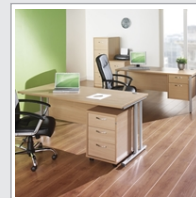

PRODUCT DATA SHEET

Maestro 25 SL straight desk with 2 drawer pedestal 1400mm - silver cantilever frame, walnut top

MC14P2SW

A staple for the modern office, the Maestro 25 desking range, with its minimal, modern styling and multiple colour options is there when you need it, but doesn't demand constant attention. The welded double upright cantilever leg frame structure is powder coated for a stylish under frame and when combined with a 25mm melamine desktop ensures the strength and stability needed in commercial office furniture.

PRODUCT FEATURES

- Rectangular desks 800mm deep with silver cantilever frame and two cable access ports
- Two drawer fixed pedestal which can be fitted to left or right hand side
- Pedestal has one shallow drawer and one filing drawer which accepts A4 and foolscap files
- Desktops available in beech, maple, oak, white and walnut
- Durable 25mm melamine worktops with 18mm back modesty panels
- Double upright cantilever frame with feet levellers

DIMENSIONS & SPECIFICATIONS

Height	Width	Depth	Seat Height	Seat Width	Seat Depth	Back Height	Back Width
725mm	1400mm	800mm	mm	mm	mm	mm	mm

Colour: Walnut
Warranty: 10 years

Pack Quantity: 1
Weight (Kg):