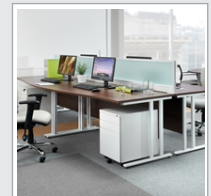

## PRODUCT DATA SHEET

Maestro 25 SL straight desk with 3 drawer pedestal 1400mm - silver cantilever frame, white top

### MC14P3SWH

A staple for the modern office, the Maestro 25 desking range, with its minimal, modern styling and multiple colour options is there when you need it, but doesn't demand constant attention. The welded double upright cantilever leg frame structure is powder coated for a stylish under frame and when combined with a 25mm melamine desktop ensures the strength and stability needed in commercial office furniture.

### PRODUCT FEATURES

- Rectangular desks 800mm deep with silver cantilever frame and two cable access ports
- Three drawer fixed pedestal which can be fitted to left or right hand side
- Pedestal has three shallow drawers with silver handles
- Desktops available in beech, maple, oak, white and walnut
- Durable 25mm melamine worktops with 18mm back modesty panels
- Double upright cantilever frame with feet levellers