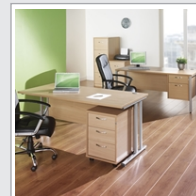

## PRODUCT DATA SHEET

Maestro 25 SL straight desk with 3 drawer pedestal 1400mm - silver cantilever frame, white top

### MC14P3SWH

A staple for the modern office, the Maestro 25 desking range, with its minimal, modern styling and multiple colour options is there when you need it, but doesn't demand constant attention. The welded double upright cantilever leg frame structure is powder coated for a stylish under frame and when combined with a 25mm melamine desktop ensures the strength and stability needed in commercial office furniture.

### PRODUCT FEATURES

- Rectangular desks 800mm deep with silver cantilever frame and two cable access ports
- Three drawer fixed pedestal which can be fitted to left or right hand side
- Pedestal has three shallow drawers with silver handles
- Desktops available in beech, maple, oak, white and walnut
- Durable 25mm melamine worktops with 18mm back modesty panels
- Double upright cantilever frame with feet levellers