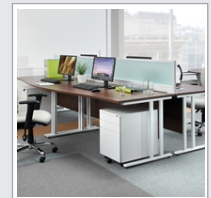

PRODUCT DATA SHEET

Maestro 25 SL straight desk with 3 drawer pedestal 1200mm - silver cantilever frame, white top

MC12P3SWH

A staple for the modern office, the Maestro 25 desking range, with its minimal, modern styling and multiple colour options is there when you need it, but doesn't demand constant attention. The welded double upright cantilever leg frame structure is powder coated for a stylish under frame and when combined with a 25mm melamine desktop ensures the strength and stability needed in commercial office furniture.

PRODUCT FEATURES

- Rectangular desks 800mm deep with silver cantilever frame and two cable access ports
- Three drawer fixed pedestal which can be fitted to left or right hand side
- Pedestal has three shallow drawers with silver handles
- Desktops available in beech, maple, oak, white and walnut
- Durable 25mm melamine worktops with 18mm back modesty panels
- Double upright cantilever frame with feet levellers

DIMENSIONS & SPECIFICATIONS

Height	Width	Depth	Seat Height	Seat Width	Seat Depth	Back Height	Back Width
725mm	1200mm	800mm	mm	mm	mm	mm	mm

Colour: White
Warranty: 10 years

Pack Quantity: 1
Weight (Kg):