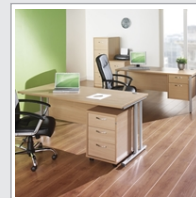

PRODUCT DATA SHEET

Maestro 25 SL straight desk with 3 drawer pedestal 1200mm - silver cantilever frame, white top

MC12P3SWH

A staple for the modern office, the Maestro 25 desking range, with its minimal, modern styling and multiple colour options is there when you need it, but doesn't demand constant attention. The welded double upright cantilever leg frame structure is powder coated for a stylish under frame and when combined with a 25mm melamine desktop ensures the strength and stability needed in commercial office furniture.

PRODUCT FEATURES

- Rectangular desks 800mm deep with silver cantilever frame and two cable access ports
- Three drawer fixed pedestal which can be fitted to left or right hand side
- Pedestal has three shallow drawers with silver handles
- Desktops available in beech, maple, oak, white and walnut
- Durable 25mm melamine worktops with 18mm back modesty panels
- Double upright cantilever frame with feet levellers