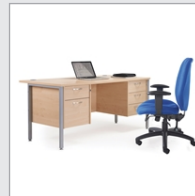

PRODUCT DATA SHEET

Maestro 25 straight desk 1600mm x 800mm with 2 drawer pedestal - silver H-frame leg, beech top

MH16P2SB

A staple for the modern office, the Maestro 25 desking range, with its minimal, modern styling and multiple colour options is there when you need it, but doesn't demand constant attention. The fully welded H-frame leg design ensures a strong and stable workstation finished in black, silver or white to complement the 25mm melamine desktops.

PRODUCT FEATURES

- Rectangular desks 800mm deep with silver H-Frame and two cable access ports
- Two drawer fixed pedestal which can be fitted to left or right hand side
- Pedestal has one shallow drawer and one filing drawer which accepts A4 and foolscap files
- Desktops available in beech, maple, oak, white and walnut
- Durable 25mm melamine worktops with 18mm back modesty panels
- The fully welded H-Frame leg ensures a strong and stable workstation

DIMENSIONS & SPECIFICATIONS

Height	Width	Depth	Seat Height	Seat Width	Seat Depth	Back Height	Back Width
725mm	1600mm	800mm	mm	mm	mm	mm	mm

Colour: Beech
Warranty: 10 years

Pack Quantity: 1
Weight (Kg):