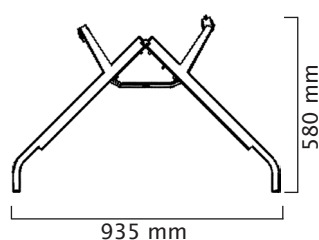

Dimensions of Salli Tables

Compact

Overall weight 42 kg
Weight of frame 26 kg
Maximum load 70 kg

Size of table top:
120 x 80 x 2,5 cm

Table from side:

Frame from above:

Autosmart

Overall weight 70,8 kg
Weight of frame 46 kg
Maximum load 160 kg

Size of table top:
160 x 90 x 2,5 cm

Table from side:

Frame from above:

Office

Overall weight 56,5 kg
Weight of frame 30 kg
Maximum load 140 kg

Size of table top:
160 x 90 x 2,5 cm

Table from side:

Frame from above:

Salli School

Overall weight 18,8 kg
Weight of frame 13,8 kg

Size of table top:
74 x 60 x 1,2 cm

Table from side: