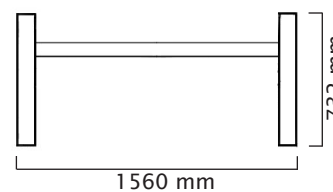

Dimensions of Salli Tables

Compact

Overall weight 42 kg
Weight of frame 26 kg
Maximum load 70 kg

Size of table top:
120 x 80 x 2,5 cm

Table from side:

Frame from above:

Autosmart

Overall weight 70,8 kg
Weight of frame 46 kg
Maximum load 160 kg

Size of table top:
160 x 90 x 2,5 cm

Table from side:

Frame from above:

Office

Overall weight 56,5 kg
Weight of frame 30 kg
Maximum load 140 kg

Size of table top:
160 x 90 x 2,5 cm

Table from side:

Frame from above:

Salli School

Overall weight 18,8 kg
Weight of frame 13,8 kg

Size of table top:
74 x 60 x 1,2 cm

Table from side: