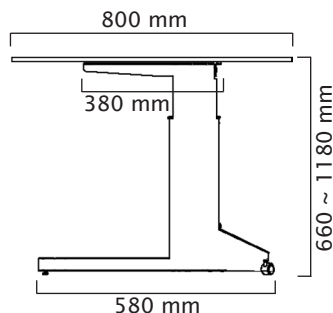

Dimensions of Salli Tables

Compact

Overall weight 42 kg
Weight of frame 26 kg
Maximum load 70 kg

Size of table top:
120 x 80 x 2,5 cm

Table from side:

Frame from above:

Autosmart

Overall weight 70,8 kg
Weight of frame 46 kg
Maximum load 160 kg

Size of table top:
160 x 90 x 2,5 cm

Table from side:

Frame from above:

Office

Overall weight 56,5 kg
Weight of frame 30 kg
Maximum load 140 kg

Size of table top:
160 x 90 x 2,5 cm

Table from side:

Frame from above:

Salli School

Overall weight 18,8 kg
Weight of frame 13,8 kg

Size of table top:
74 x 60 x 1,2 cm

Table from side: