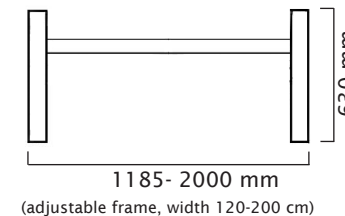

Dimensions of Salli Tables

Compact

Overall weight 42 kg
Weight of frame 26 kg
Maximum load 70 kg

Size of table top:
120 x 80 x 2,5 cm

Table from side:

Frame from above:

Autosmart

Overall weight 70,8 kg
Weight of frame 46 kg
Maximum load 160 kg

Size of table top:
160 x 90 x 2,5 cm

Table from side:

Frame from above:

Office

Overall weight 56,5 kg
Weight of frame 30 kg
Maximum load 140 kg

Size of table top:
160 x 90 x 2,5 cm

Table from side:

Frame from above:

Salli School

Overall weight 18,8 kg
Weight of frame 13,8 kg

Size of table top:
74 x 60 x 1,2 cm

Table from side: