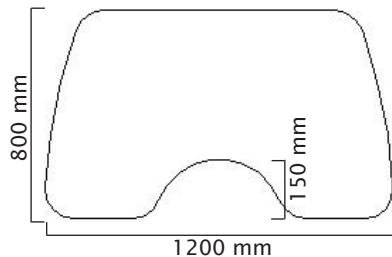

Dimensions of Salli Tables

Compact

Overall weight 42 kg
Weight of frame 26 kg
Maximum load 70 kg

Size of table top:
120 x 80 x 2,5 cm

Table from side:

Frame from above:

Autosmart

Overall weight 70,8 kg
Weight of frame 46 kg
Maximum load 160 kg

Size of table top:
160 x 90 x 2,5 cm

Table from side:

Frame from above:

Office

Overall weight 56,5 kg
Weight of frame 30 kg
Maximum load 140 kg

Size of table top:
160 x 90 x 2,5 cm

Table from side:

Frame from above:

Salli School

Overall weight 18,8 kg
Weight of frame 13,8 kg

Size of table top:
74 x 60 x 1,2 cm

Table from side: