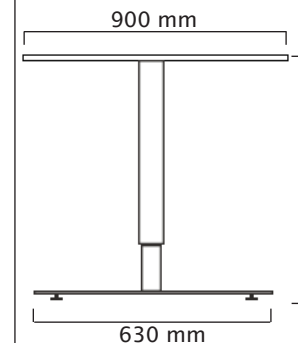

Dimensions of Salli Tables

Compact

Overall weight 42 kg
Weight of frame 26 kg
Maximum load 70 kg

Size of table top:
120 x 80 x 2,5 cm

Table from side:

Frame from above:

Autosmart

Overall weight 70,8 kg
Weight of frame 46 kg
Maximum load 160 kg

Size of table top:
160 x 90 x 2,5 cm

Table from side:

Frame from above:

Office

Overall weight 56,5 kg
Weight of frame 30 kg
Maximum load 140 kg

Size of table top:
160 x 90 x 2,5 cm

Table from side:

Frame from above:

Salli School

Overall weight 18,8 kg
Weight of frame 13,8 kg

Size of table top:
74 x 60 x 1,2 cm

Table from side: