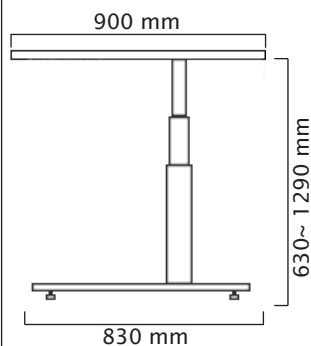

Dimensions of Salli Tables

Compact

Overall weight 42 kg
Weight of frame 26 kg
Maximum load 70 kg

Size of table top:
120 x 80 x 2,5 cm

Table from side:

Frame from above:

Autosmart

Overall weight 70,8 kg
Weight of frame 46 kg
Maximum load 160 kg

Size of table top:
160 x 90 x 2,5 cm

Table from side:

Frame from above:

Office

Overall weight 56,5 kg
Weight of frame 30 kg
Maximum load 140 kg

Size of table top:
160 x 90 x 2,5 cm

Table from side:

Frame from above:

Salli School

Overall weight 18,8 kg
Weight of frame 13,8 kg

Size of table top:
74 x 60 x 1,2 cm

Table from side: