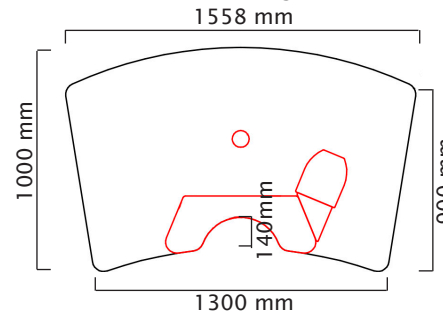

Dimensions of Salli Tables

Compact

Overall weight 42 kg
Weight of frame 26 kg
Maximum load 70 kg

Size of table top:
120 x 80 x 2,5 cm

Table from side:

Frame from above:

Autosmart

Overall weight 70,8 kg
Weight of frame 46 kg
Maximum load 160 kg

Size of table top:
160 x 90 x 2,5 cm

Table from side:

Frame from above:

Office

Overall weight 56,5 kg
Weight of frame 30 kg
Maximum load 140 kg

Size of table top:
160 x 90 x 2,5 cm

Table from side:

Frame from above:

Salli School

Overall weight 18,8 kg
Weight of frame 13,8 kg

Size of table top:
74 x 60 x 1,2 cm

Table from side: