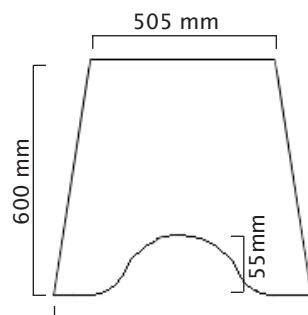

Size of table top:
160 x 90 x 2,5 cm

Table from side:

Frame from above:

Office

Overall weight 56,5 kg
Weight of frame 30 kg
Maximum load 140 kg

Size of table top:
160 x 90 x 2,5 cm

Table from side:

Frame from above:

Salli School

Overall weight 18,8 kg
Weight of frame 13,8 kg

Size of table top:
74 x 60 x 1,2 cm

Table from side: