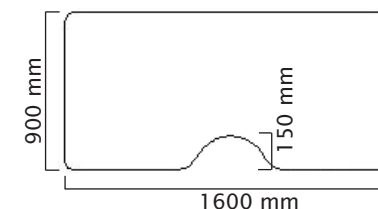

Size of table top:
160 x 90 x 2,5 cm

Table from side:

Frame from above:

Office

Overall weight 56,5 kg
Weight of frame 30 kg
Maximum load 140 kg

Size of table top:
160 x 90 x 2,5 cm

Table from side:

Frame from above:

Salli School

Overall weight 18,8 kg
Weight of frame 13,8 kg

Size of table top:
74 x 60 x 1,2 cm

Table from side: