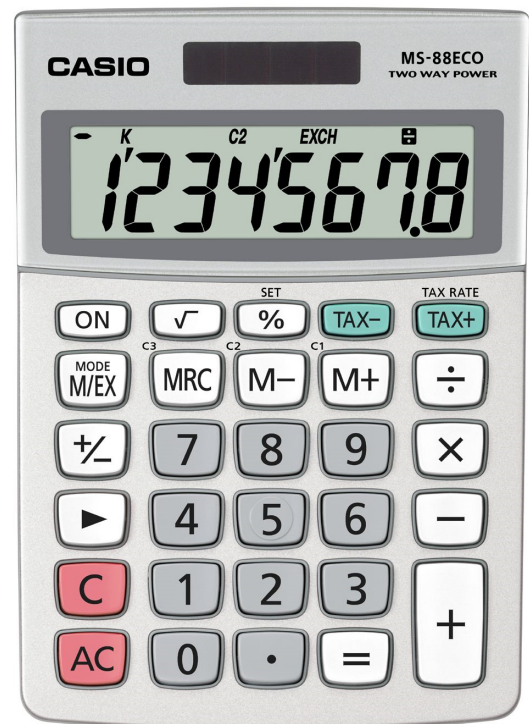

MS-88ECO

General Data

- 8-Digits EXTRA BIG LC-Display
- Two Way Power
- Dimensions (H x B x T): 3,1 x 10,3 x 14,5 cm
- Upper and lower case made out of recycled plastic
- Key Rollover
- Weight: ca. 125 g
- Battery: 1 x CR2032
- EAN-Code: 4971850185727

Functions

- Percentage Calculations incl. Profit Margin
- Currency Conversions
- TAX-Calculation
- 3-Key Memory
- 3 Digit Comma Markers
- Key for changing plus/minus sign
- Backspace Key
- Square Root

Packaging Details: