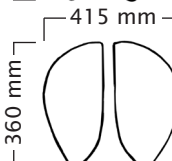

User height (cm)	<165	160-185	>175
Gas spring	short	medium	long

Care Swing aluminium base

Total weight 10,2 kg
Seat weight 6,6 kg

Standard gas spring:

mini: 435 ~ 525 mm
short: 490 ~ 625 mm
medium: 580 ~ 765 mm
long: 645 ~ 905 mm

Foot Height Control gas spring:

short: 490 ~ 620 mm
medium: 585 ~ 775 mm
*long: 665 ~ 920 mm

User height (cm)	<165	160-185	>175
Gas spring	short	medium	long

Care SwingFit plastic base

Total weight 11,1 kg
Seat weight 7,4 kg

Standard gas spring:

mini: 460 ~ 550 mm
short: 515 ~ 650 mm
medium: 605 ~ 795 mm
long: 680 ~ 940 mm

Foot Height Control gas spring:

short: 515 ~ 645 mm
medium: 620 ~ 805 mm
*long: 695 ~ 950 mm

User height (cm)	<165	160-185	>175
Gas spring	short	medium	long

Care SwingFit aluminium base

Total weight 11,0 kg
Seat weight 7,4 kg

Standard gas spring:

mini: 445 ~ 535 mm
short: 500 ~ 635 mm
medium: 590 ~ 780 mm
long: 665 ~ 925 mm

Foot Height Control gas spring:

short: 500 ~ 630 mm
medium: 605 ~ 790 mm
*long: 680 ~ 935 mm