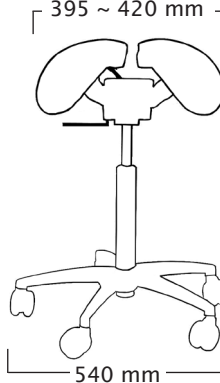

User height (cm)	<165	160-185	>175
Gas spring	short	medium	long

Care Swing aluminium base

Total weight 10,2 kg
Seat weight 6,6 kg

Standard gas spring:

mini: 435 ~ 525 mm
short: 490 ~ 625 mm
medium: 580 ~ 765 mm
long: 645 ~ 905 mm

Foot Height Control gas spring:

short: 490 ~ 620 mm
medium: 585 ~ 775 mm
*long: 665 ~ 920 mm

User height (cm)	<165	160-185	>175
Gas spring	short	medium	long

Care SwingFit plastic base

Total weight 11,1 kg
Seat weight 7,4 kg

Standard gas spring:

mini: 460 ~ 550 mm
short: 515 ~ 650 mm
medium: 605 ~ 795 mm
long: 680 ~ 940 mm

Foot Height Control gas spring:

short: 515 ~ 645 mm
medium: 620 ~ 805 mm
*long: 695 ~ 950 mm

User height (cm)	<165	160-185	>175
Gas spring	short	medium	long

Care SwingFit aluminium base

Total weight 11,0 kg
Seat weight 7,4 kg

Standard gas spring:

mini: 445 ~ 535 mm
short: 500 ~ 635 mm
medium: 590 ~ 780 mm
long: 665 ~ 925 mm

Foot Height Control gas spring:

short: 500 ~ 630 mm
medium: 605 ~ 790 mm
*long: 680 ~ 935 mm