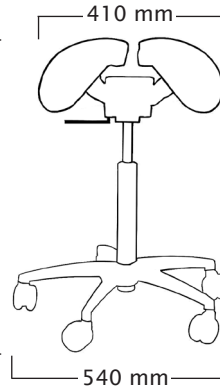

Salli Saddle Chair dimensions

*With the LONG Foot Height Control gas spring, the user should be approx 5 cm taller than recommended user. Mini gas spring is available for special circumstances; use depends on the working height, not on the height of the user. If you are using industrial or inline castors, the chair is 35 mm higher than the measurements shown in the table below. The recommended maximum weight of a Salli chair user is 120 kg, 100 kg for Salli Light.

Care Swing plastic base

Total weight 10,3 kg
Seat weight 6,6 kg

Standard gas spring:

mini: 450 ~ 540 mm
short: 505 ~ 640 mm
medium: 595 ~ 780 mm
long: 660 ~ 920 mm

Foot Height Control gas spring:

short: 505 ~ 635 mm
medium: 600 ~ 790 mm
*long: 680 ~ 935 mm

User height (cm)	<165	160-185	>175
Gas spring	short	medium	long

Care Swing aluminium base

Total weight 10,2 kg
Seat weight 6,6 kg

Standard gas spring:

mini: 435 ~ 525 mm
short: 490 ~ 625 mm
medium: 580 ~ 765 mm
long: 645 ~ 905 mm

Foot Height Control gas spring:

short: 490 ~ 620 mm
medium: 585 ~ 775 mm
*long: 665 ~ 920 mm

User height (cm)	<165	160-185	>175
Gas spring	short	medium	long

Care SwingFit plastic base

Total weight 11,1 kg
Seat weight 7,4 kg