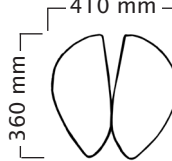

User height (cm)	<165	160-185	>175
Gas spring	short	medium	long

Care Swing aluminium base

Total weight 10,2 kg
Seat weight 6,6 kg

Standard gas spring:

mini: 435 ~ 525 mm
short: 490 ~ 625 mm
medium: 580 ~ 765 mm
long: 645 ~ 905 mm

Foot Height Control gas spring:

short: 490 ~ 620 mm
medium: 585 ~ 775 mm
*long: 665 ~ 920 mm

User height (cm)	<165	160-185	>175
Gas spring	short	medium	long

Care SwingFit plastic base

Total weight 11,1 kg
Seat weight 7,4 kg

Standard gas spring:

mini: 460 ~ 550 mm
short: 515 ~ 650 mm
medium: 605 ~ 795 mm
long: 680 ~ 940 mm

Foot Height Control gas spring:

short: 515 ~ 645 mm
medium: 620 ~ 805 mm
*long: 695 ~ 950 mm

User height (cm)	<165	160-185	>175
Gas spring	short	medium	long