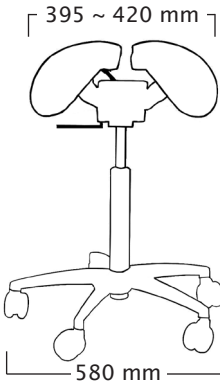

Salli Saddle Chair dimensions

*With the LONG Foot Height Control gas spring, the user should be approx 5 cm taller than recommended user. Mini gas spring is available for special circumstances; use depends on the working height, not on the height of the user. If you are using industrial or inline castors, the chair is 35 mm higher than the measurements shown in the table below. The recommended maximum weight of a Salli chair user is 120 kg, 100 kg for Salli Light.

User height (cm)	<165	160-185	>175
Gas spring	short	medium	long

Care Swing aluminium base

Total weight 10,2 kg
Seat weight 6,6 kg

Standard gas spring:

mini: 435 ~ 525 mm
short: 490 ~ 625 mm
medium: 580 ~ 765 mm
long: 645 ~ 905 mm

Foot Height Control gas spring:

short: 490 ~ 620 mm
medium: 585 ~ 775 mm
*long: 665 ~ 920 mm

User height (cm)	<165	160-185	>175
Gas spring	short	medium	long

Care SwingFit plastic base

Total weight 11,1 kg
Seat weight 7,4 kg

Standard gas spring:

mini: 460 ~ 550 mm
short: 515 ~ 650 mm
medium: 605 ~ 795 mm
long: 680 ~ 940 mm

Foot Height Control gas spring:

short: 515 ~ 645 mm
medium: 620 ~ 805 mm
*long: 695 ~ 950 mm

User height (cm)	<165	160-185	>175
Gas spring	short	medium	long