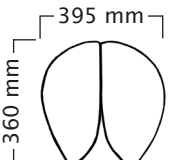

User height (cm)	<165	160-185	>175
Gas spring	short	medium	long

Care Swing aluminium base

Total weight 10,2 kg
Seat weight 6,6 kg

Standard gas spring:

mini: 435 ~ 525 mm
short: 490 ~ 625 mm
medium: 580 ~ 765 mm
long: 645 ~ 905 mm

Foot Height Control gas spring:

short: 490 ~ 620 mm
medium: 585 ~ 775 mm
*long: 665 ~ 920 mm

User height (cm)	<165	160-185	>175
Gas spring	short	medium	long

Care SwingFit plastic base

Total weight 11,1 kg
Seat weight 7,4 kg

Standard gas spring:

mini: 460 ~ 550 mm
short: 515 ~ 650 mm
medium: 605 ~ 795 mm
long: 680 ~ 940 mm

Foot Height Control gas spring:

short: 515 ~ 645 mm
medium: 620 ~ 805 mm
*long: 695 ~ 950 mm

User height (cm)	<165	160-185	>175
Gas spring	short	medium	long