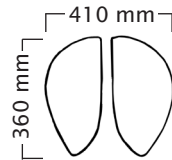

Salli Saddle Chair dimensions

*With the LONG Foot Height Control gas spring, the user should be approx 5 cm taller than recommended user. Mini gas spring is available for special circumstances; use depends on the working height, not on the height of the user. If you are using industrial or inline castors, the chair is 35 mm higher than the measurements shown in the table below. The recommended maximum weight of a Salli chair user is 120 kg, 100 kg for Salli Light.

Care Swing plastic base

Total weight 10,3 kg
Seat weight 6,6 kg

Standard gas spring:

mini: 450 ~ 540 mm
short: 505 ~ 640 mm
medium: 595 ~ 780 mm
long: 660 ~ 920 mm

Foot Height Control gas spring:

short: 505 ~ 635 mm
medium: 600 ~ 790 mm
*long: 680 ~ 935 mm

User height (cm)	<165	160-185	>175
Gas spring	short	medium	long

Care Swing aluminium base

Total weight 10,2 kg
Seat weight 6,6 kg

Standard gas spring:

mini: 435 ~ 525 mm
short: 490 ~ 625 mm
medium: 580 ~ 765 mm
long: 645 ~ 905 mm

Foot Height Control gas spring:

short: 490 ~ 620 mm
medium: 585 ~ 775 mm
*long: 665 ~ 920 mm

User height (cm)	<165	160-185	>175
Gas spring	short	medium	long

Care SwingFit plastic base

Total weight 11,1 kg
Seat weight 7,4 kg