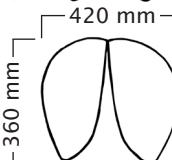

User height (cm)	<165	160-185	>175
Gas spring	short	medium	long

Care Swing aluminium base

Total weight 10,2 kg
Seat weight 6,6 kg

Standard gas spring:

mini: 435 ~ 525 mm
short: 490 ~ 625 mm
medium: 580 ~ 765 mm
long: 645 ~ 905 mm

Foot Height Control gas spring:

short: 490 ~ 620 mm
medium: 585 ~ 775 mm
*long: 665 ~ 920 mm

User height (cm)	<165	160-185	>175
Gas spring	short	medium	long

Care SwingFit plastic base

Total weight 11,1 kg
Seat weight 7,4 kg

Standard gas spring:

mini: 460 ~ 550 mm
short: 515 ~ 650 mm
medium: 605 ~ 795 mm
long: 680 ~ 940 mm

Foot Height Control gas spring:

short: 515 ~ 645 mm
medium: 620 ~ 805 mm
*long: 695 ~ 950 mm

User height (cm)	<165	160-185	>175
Gas spring	short	medium	long