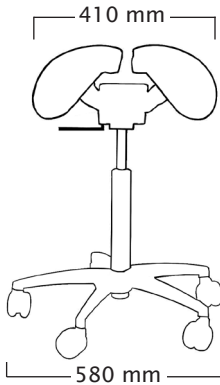

Salli Saddle Chair dimensions

*With the LONG Foot Height Control gas spring, the user should be approx 5 cm taller than recommended user. Mini gas spring is available for special circumstances; use depends on the working height, not on the height of the user. If you are using industrial or inline castors, the chair is 35 mm higher than the measurements shown in the table below. The recommended maximum weight of a Salli chair user is 120 kg, 100 kg for Salli Light.

Care Swing plastic base

Total weight 10,3 kg
Seat weight 6,6 kg

Standard gas spring:

mini: 450 ~ 540 mm
short: 505 ~ 640 mm
medium: 595 ~ 780 mm
long: 660 ~ 920 mm

Foot Height Control gas spring:

short: 505 ~ 635 mm
medium: 600 ~ 790 mm
*long: 680 ~ 935 mm

User height (cm)	<165	160-185	>175
Gas spring	short	medium	long

Care Swing aluminium base

Total weight 10,2 kg
Seat weight 6,6 kg

Standard gas spring:

mini: 435 ~ 525 mm
short: 490 ~ 625 mm
medium: 580 ~ 765 mm
long: 645 ~ 905 mm

Standard gas spring:

mini: 460 ~ 550 mm
short: 515 ~ 650 mm
medium: 605 ~ 795 mm
long: 680 ~ 940 mm

Foot Height Control gas spring:

short: 515 ~ 645 mm
medium: 620 ~ 805 mm
*long: 695 ~ 950 mm

User height (cm)	<165	160-185	>175
Gas spring	short	medium	long