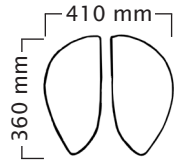

Care Swing plastic base

Total weight 10,3 kg
Seat weight 6,6 kg

Standard gas spring:

mini: 450 ~ 540 mm
short: 505 ~ 640 mm
medium: 595 ~ 780 mm
long: 660 ~ 920 mm

Foot Height Control gas spring:

short: 505 ~ 635 mm
medium: 600 ~ 790 mm
*long: 680 ~ 935 mm

User height (cm)	<165	160-185	>175
Gas spring	short	medium	long

Care Swing aluminium base

Total weight 10,2 kg
Seat weight 6,6 kg

Standard gas spring:

mini: 435 ~ 525 mm
short: 490 ~ 625 mm
medium: 580 ~ 765 mm
long: 645 ~ 905 mm

Foot Height Control gas spring:

short: 490 ~ 620 mm
medium: 585 ~ 775 mm
*long: 665 ~ 920 mm

User height (cm)	<165	160-185	>175
Gas spring	short	medium	long

Care SwingFit plastic base

Total weight 11,1 kg
Seat weight 7,4 kg