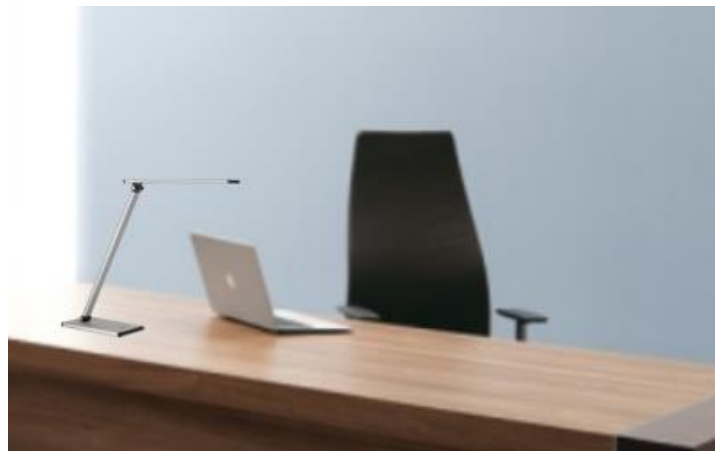

ECONOMICAL AND FUNCTIONAL *4 lighting intensities*

DESIGN

Thin lines

Terra lamp has got a recognizable design with thin and uncluttered lines. Terra's head is no more than 1 cm thick which gives it a very elegant appearance.

ECONOMICAL

With intensity variation

It is equipped with high performing LED with low consumption. Terra also offers 4 lighting intensities so that everyone can adjust it according to their needs throughout the day. The tactile dimmer switch is located on the base.

DIFFUSION

Optimal diffusion

Terra lamp ensures a perfect lighting diffusion with the **Edge LED technology**: no glare and better visual comfort.

"Terra is a practical and economical lamp very pleasant to use daily with its 4 lighting intensities."