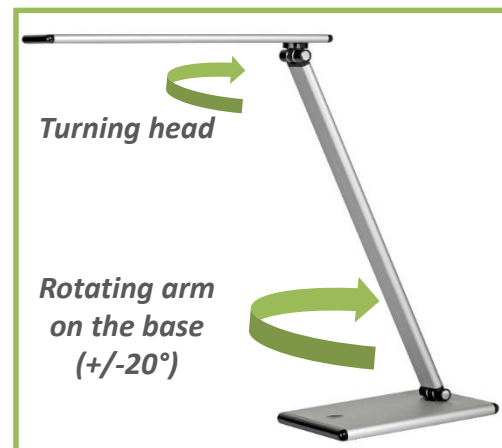

ECONOMICAL AND FUNCTIONAL *4 lighting intensities*

DESIGN

Thin lines

Terra lamp has got a recognizable design with thin and uncluttered lines. Terra's head is no more than 1 cm thick which gives it a very elegant appearance.

ECONOMICAL

With intensity variation

It is equipped with high performing LED with low consumption. Terra also offers 4 lighting intensities so that everyone can adjust it according to their needs throughout the day. The tactile dimmer switch is located on the base.

DIFFUSION

Optimal diffusion

Terra lamp ensures a perfect lighting diffusion with the **Edge LED technology**: no glare and better visual comfort.

"Terra is a practical and economical lamp very pleasant to use daily with its 4 lighting intensities."

Technical Features

TACTILE DIMMER SWITCH

On the base / Variation: 4 intensities

MOVES

2 articulations
Head and arm adjustable

MATERIALS

Recyclable aluminium arm

DIMENSIONS