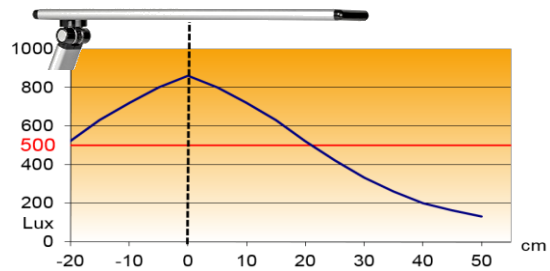

Technical Features

TACTILE DIMMER SWITCH

On the base / Variation: 4 intensities

MOVES

2 articulations
Head and arm adjustable

MATERIALS

Recyclable aluminium arm

DIMENSIONS

LUX MEASUREMENT (40 cm from work surface)

SOURCE

LED built-in*:
Rated power: 5 W
* Cannot be replaced

Lifetime: 20,000 hours

DRIVER

Removable on plug

DIRECTIVES

SAP no.	Colour	Energy consumption KW/1000h	Lm	Lm/W*	Colour T° (Kelvin)	CRI	Source's lifetime	Warranty	Net weight	EAN code
400077409	Met grey & black	6	500	100	3500 K	80	20000h	2 year	1,2kg	3595560012855

* Luminous efficacy based on the rated power of the source