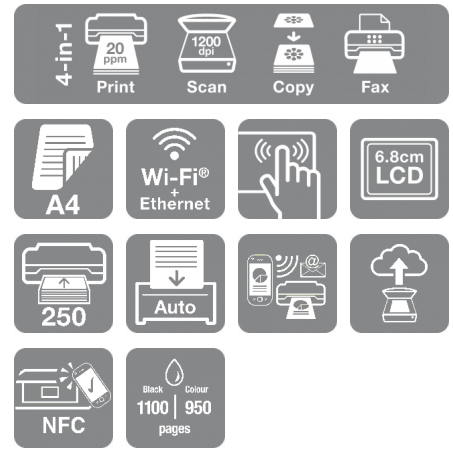

WorkForce Pro WF-3720DWF

DATASHEET / BROCHURE

Space-saving and affordable 4-in-1 for business-quality printing with Wi-Fi, Wi-Fi Direct and fast double-sided printing

Looking for a space-saving, cost-effective, yet advanced printer? The WF-3720DWF is a great choice for home offices or small businesses. It packs in lots of features including fast double-sided printing, a high-capacity paper tray and a 6.8cm touchscreen. It's easy to use too with NFC¹, Wi-Fi, Wi-Fi Direct and Epson's free mobile printing apps².

Style and substance

With its modern design, the compact WF-3720DWF is a great fit for the home or office. Its stylish and sleek design is complemented by a 6.8cm touchscreen.

Business quality

Even at high speeds, this 4-in-1 printer produces top quality, laser-like prints thanks to Epson's most advanced printhead technology, PrecisionCore. The WF-3720DWF is designed for business with double-sided printing, a 35 page automatic document feeder and 250 sheet paper tray. It also supports advanced Scan-to functions including Scan-to: Email, Cloud, FTP and Network.

Low running costs

Achieve professional, crisp and clear business documents that are water, smudge and highlighter resistant, with Epson's DURABrite Ultra Ink. Offering great value, the inks are supplied individually, so you only ever have to replace the colour used. Plus, with XL cartridges you can print up to three times more pages³ - that equates to 1,100 black and 950 colour pages⁴.

KEY FEATURES

- **Print, scan, copy and fax**
4-in-1 with fast duplex printing
- **Fast business-quality printing**
20ppm in black 10ppm in colour⁵
- **Connectivity**
Wi-Fi, Wi-Fi Direct, NFC¹ and Ethernet
- **Front paper tray**
250-sheet capacity
- **Epson's free mobile printing apps²**
Freedom to print and scan anywhere²