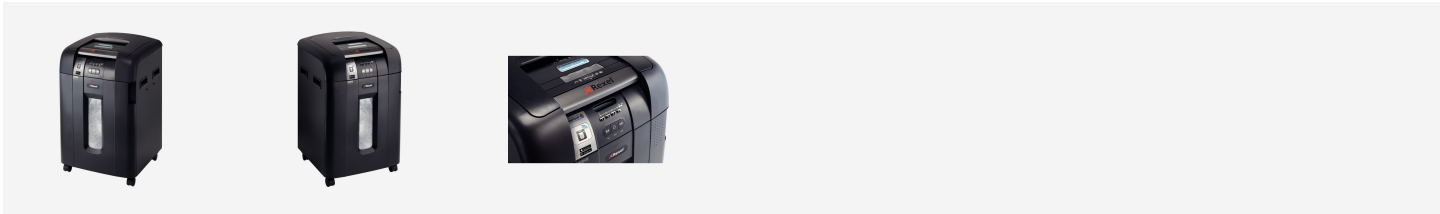

Rexel Auto+ SmarTech 600X Shredder

Intelligent shredding for the smart generation. Smart functionality for remote notifications and management with the Auto+ SmarTech app. The Auto+ 600X SmarTech automatically shreds up to 600 sheets (80gsm) or 660 sheets (70gsm) in to P-4 (4x40mm) cross cut pieces. With an automatic feed and a 80 litre bin you can simply load up to 600 A4 sheets and leave it to get on with the job.

Attributes

- Smart functionality for remote notifications and management with the Auto+ SmarTech app*. * Requires 801.11 b/g/n wireless connection and compatible Android™ or Apple® iOS™ mobile device with Bluetooth® 4.2 or later.
- Auto Feed feature for maximum of 600 sheets (80gsm) or 660 sheets (70gsm)
- P-4, 4x40mm cross cut pieces
- Shreds CD's, credit cards, staples and paper clips
- 80L bin capacity, 850 A4 sheets
- Intelligent jam clearance
- Sleep mode after 2 minutes of non use
- Bin full indicator
- Ultra quiet operation <60 DbA

Specifications

Number	2103500S
Colour	black
Dimensions (W x H x D)	640 x 965 x 650 mm
Cut Type	Cross cut
Maximum Slot Entry Width (mm)	230
Period of Warranty	2 years
Run Time/Cool Down Time (min)	Continuous
Security Level	P-4
Shred Size	4x40mm
Cutting capacity 70 gsm in sheets	660
Cutting capacity 80 gsm in sheets	600
Container/collection volume in l	80L
Shredder material	Shreds CD's, credit cards, staples and paper clips
Weight	37130 g
Pallet quantity	1
Minimum order quantity	1
EAN code	5028252516655