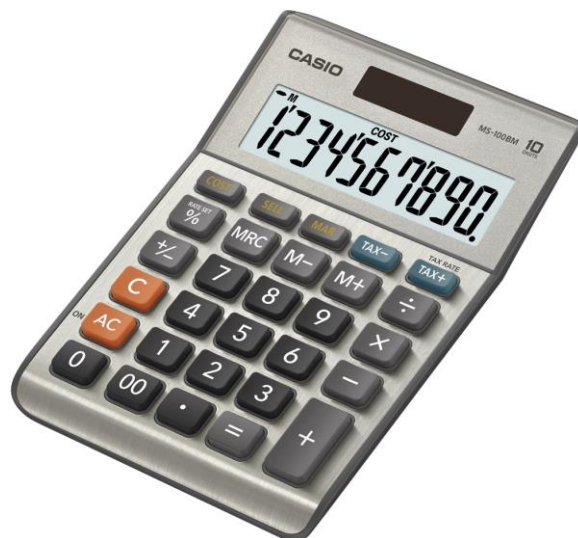

Desktop Calculator

# MS-100BM

## General Data

- 10-Digits BIG LC-Display
- Two Way Power
- Dimensions (H x B x T): 2,9 x10,3 x14,7 cm
- Metal Cover
- Rubber Feet
- Plastic Keys
- Key Rollover
- Weight: ca. 115 g
- Battery: 1 x LR1130
- **EAN-Code: 4971850090502**
- Predecessor: MS-100MS  
EAN-Code: 4971850187790