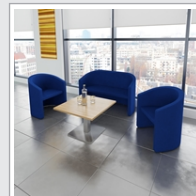

### SLE50001-B

Slender is a clean, attractive soft seating solution that can add to the welcoming atmosphere of any reception area, allowing visitors to feel at ease while they wait. The conveniently sized one and two seater tub chairs are fully upholstered and available in different colour and fabric options to match any existing office colour scheme

## PRODUCT FEATURES

- Upholstered tub style reception chair
- Elegant clean line styling for a distinctive modern look
- Available in blue or charcoal with made to order fabric options available
- Generous deep cushioned seat for added comfort
- Curved, contoured backs for enhanced comfort
- Matching feet options to glide across the floor