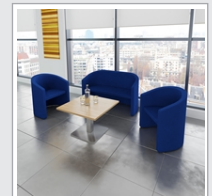

### Slender fabric reception single tub chair 620mm wide - charcoal

#### SLE50001-C

Slender is a clean, attractive soft seating solution that can add to the welcoming atmosphere of any reception area, allowing visitors to feel at ease while they wait. The conveniently sized one and two seater tub chairs are fully upholstered and available in different colour and fabric options to match any existing office colour scheme

### PRODUCT FEATURES

- Upholstered tub style reception chair
- Elegant clean line styling for a distinctive modern look
- Available in blue or charcoal with made to order fabric options available
- Generous deep cushioned seat for added comfort
- Curved, contoured backs for enhanced comfort
- Matching feet options to glide across the floor